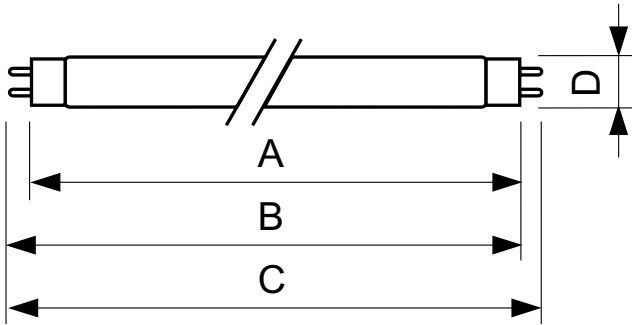

Basic fluorescent lighting

TL-D Standard Colours

TL-D Standard Colors lamps (tube diameter of 26 mm) create atmospheres from warm white to cool daylight. Lamps with moderate efficacy and color rendering.

Versions

G13, T8

TL-D Standard Colours

Dimensional drawing

Product	D (max)	A (max)	B (max)	B (min)	C (max)
TL-D 36W/54-765 1SL/25	28 mm	1199.4 mm	1206.5 mm	1204.1 mm	1213.6 mm
TL-D 18W/54-765 1SL/25	28 mm	589.8 mm	596.9 mm	594.5 mm	604 mm
TL-D 18W/33-640 1SL/25	28 mm	589.8 mm	596.9 mm	594.5 mm	604 mm
TL-D 36W/33-640 1SL/25	28 mm	1199.4 mm	1206.5 mm	1204.1 mm	1213.6 mm
TL-D 58W/54-765 1SL/25	28 mm	1500.0 mm	1507.1 mm	1504.7 mm	1514.2 mm