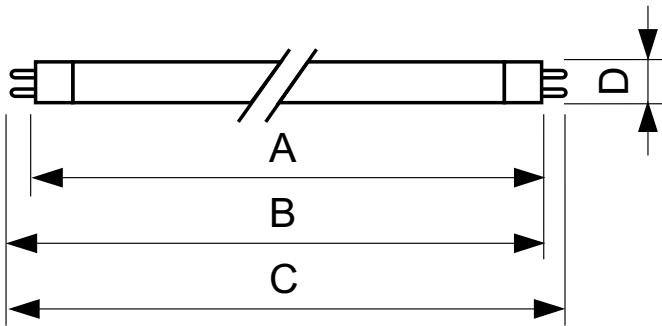

The light source for money checking!

TL Mini Blacklight Blue

This TL Miniature lamp (tube diameter 16 mm) is made of blacklight blue (dark blue) glass, which transmits UV-A radiation, but gives only a minimum of visible light. It is a perfect solution for quick detection of UV-reflecting materials. It is used especially for testing, inspection and analysis in various branches of industry, e.g. criminology, philately and medicine. Furthermore, it is applied to create special effects in the entertainment industry, e.g. in nightclubs and theaters.

TL Mini Blacklight Blue

Versions

TL Mini Blacklight Blue T5 G5

Dimensional drawing

Product	D (max)	A (max)	B (max)	B (min)	C (max)
TL 6W BLB 1FM/10X25CC	16 mm	212.1 mm	219.2 mm	216.8 mm	226.3 mm
TL 8W BLB 1FM/10X25CC	16 mm	288.3 mm	295.4 mm	293.0 mm	302.5 mm
TL 4W BLB 1FM/10X25CC	16 mm	135.9 mm	143.0 mm	140.6 mm	150.1 mm

General Information

Order Code	Full Product Name	Life To 50% Failures (Nom)
95101427	TL 4W BLB 1FM/10X25CC	8000 h

Order Code	Full Product Name	Life To 50% Failures (Nom)
95098727	TL 6W BLB 1FM/10X25CC	8000 h