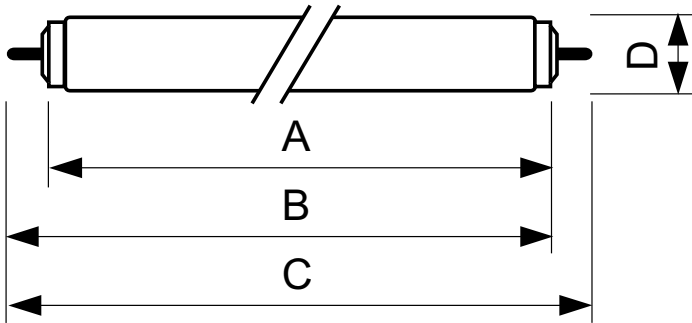

TL-X XL

Versions

Dimensional drawing

Product	D (max)	A (max)	B (max)	B (min)	C (max)
TL-X XL 40W/33-640 SLV/25	40.5 mm	1183.5 mm	1202 mm	1198.5 mm	1220.5 mm
TL-X XL 20W/33-640 SLV/25	40.5 mm	574 mm	592.5 mm	589 mm	611 mm