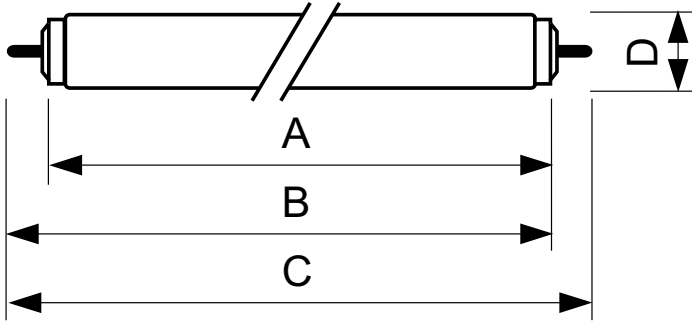

Product Description

TL-X XL

Single-pin low-pressure mercury discharge lamps with a tubular 38 mm envelope

Benefits

- In combination with a special lampholder all possible sparking effects during ignition are eliminated
- Extended lifetime compared with standard TL lamps

Features

- 40W and 65W lamps with internal ignition strip for instant start, non-preheat, starterless operation

Application

- Used in flameproof and increased-safety luminaires for both indoor and outdoor applications
- Used in applications like petro-chemical industry, offshore, mines and any locations where traces of explosive gases may be found

Versions

TL-X XL

Dimensional drawing

Product	D (max)	A (max)	B (max)	B (min)	C (max)
TL-X XL 40W/33-640 SLV/25	40.5 mm	1183.5 mm	1202 mm	1198.5 mm	1220.5 mm
TL-X XL 20W/33-640 SLV/25	40.5 mm	574 mm	592.5 mm	589 mm	611 mm