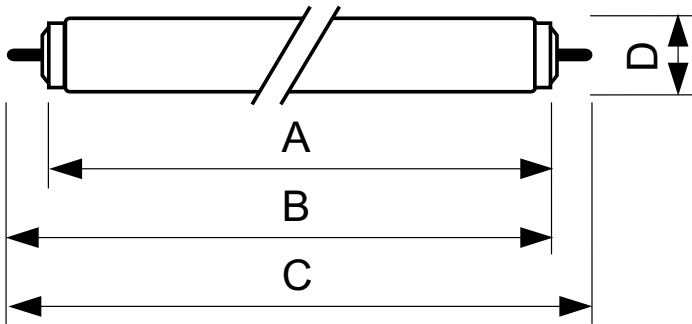

## Dimensional drawing

Product	D (max)	A (max)	B (max)	B (min)	C (max)
TL-X XL 20W/33-640 SLV/25	40.5 mm	574 mm	592.5 mm	589 mm	611 mm
TL-X XL 40W/33-640 SLV/25	40.5 mm	1,183.5 mm	1,202 mm	1,198.5 mm	1,220.5 mm