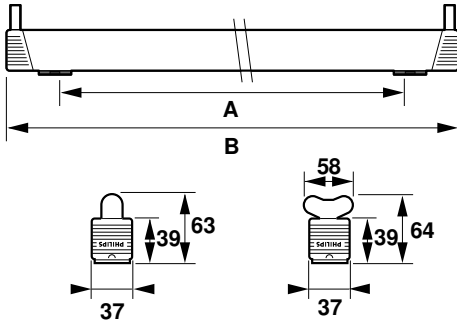

Features

- The batten is built on a base plate, to be easily fixed to the ceiling
- Contains all the electrical and mechanical components, and a white pre-lacquered housing, fixed to the base-plate via 2 screws with no mechanical functionality
- The batten includes two plastic end caps and is integrated with HK electronic ballast

Application

- Shops
- Offices
- Industries
- Coves

Versions

Pentura TMS122 C

Dimensional drawing

Product	A	B
TMS122 2xTL5-14W HFS ALU	485 mm	573 mm
TMS122 2xTL5-14W HFP ALU	485 mm	573 mm
TMS122 1xTL5-28W EBC	1085 mm	1173 mm
TMS122 1xTL5-28W HFS ALU	1085 mm	1173 mm
TMS122 2xTL5-28W HFS ALU	1085 mm	1173 mm
TMS122 2xTL5-28W HFS	1085 mm	1173 mm
TMS122 2xTL5-14W HFS	485 mm	573 mm
TMS122 2xTL5-14W EBC	485 mm	573 mm
TMS122 1xTL5-28W HFS	1085 mm	1173 mm
TMS122 2xTL5-28W HFP ALU	1085 mm	1173 mm
TMS122 2xTL5-28W EBC	1085 mm	1173 mm
TMS122 1xTL5-28W HFP ALU	1085 mm	1173 mm

Approval and Application

Ingress protection code IP20

General Information

Protection class IEC Safety class I (I)

Lamp family code TL5

General Information

Order Code	Full Product Name	Gear	Lamp power	Number of light sources
910403358180	TMS122 1xTL5-28W EBC	EBC	28 W	1
910403358280	TMS122 2xTL5-14W EBC	EBC	14 W	2
910403358380	TMS122 2xTL5-28W EBC	EBC	28 W	2
911400863580	TMS122 1xTL5-28W HFS	EBS	28 W	1
911400864080	TMS122 1xTL5-28W HFS ALU	EBS	28 W	1
911400864180	TMS122 2xTL5-14W HFS ALU	EBS	14 W	2