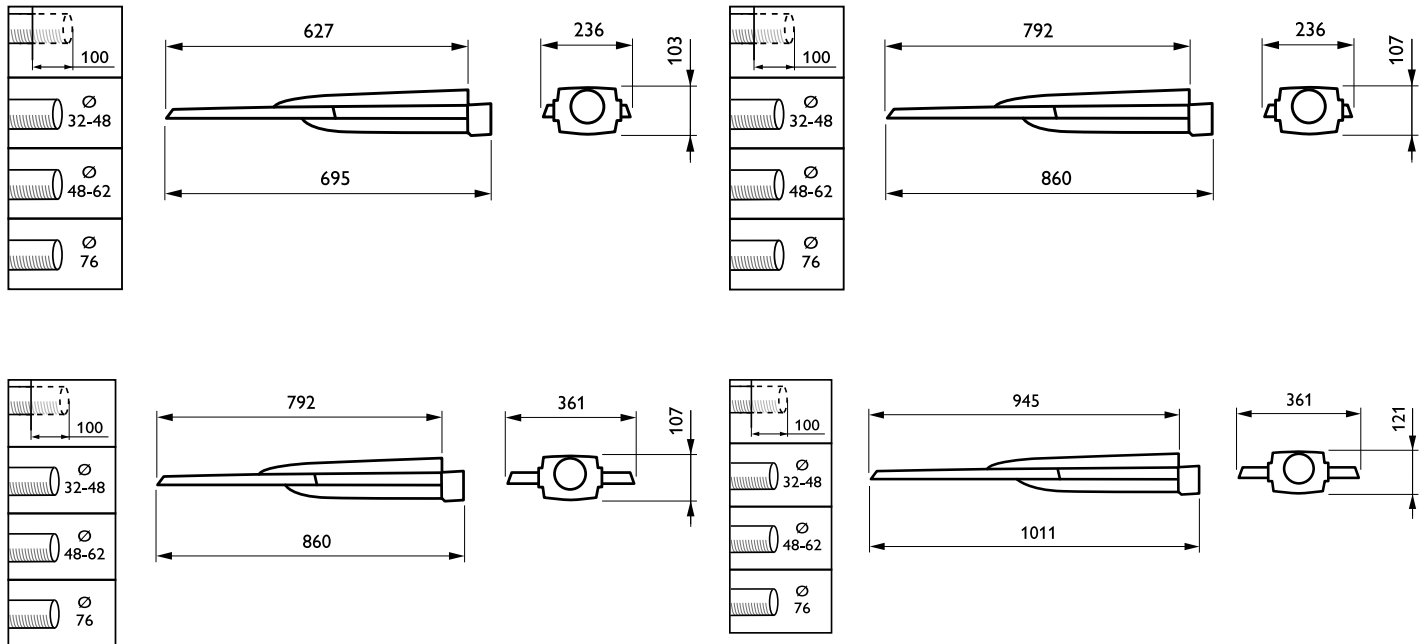

Features

- Easy luminaire identification due to the Philips Service tag
- High efficacy up to 161 lm/W
- Choice of 30+ different beams and different internal louvers
- Surge protection, 10 kV
- L-tune tool available
- Lifetime 100Khrs up to L96 at Tq +25 °C
- Internal louver (optional)

Application

- Traffic routes and main access road
- Urban and residential area
- City centers and main streets
- Cycle paths, footpaths and pedestrian crossings

Dimensional drawing