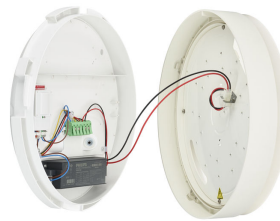

CoreLine Wandleuchte

Versions

Produktdetails

CoreLine_Wall-mounted-
WL131V_D35_CTO_PSD-DPP.TIF

CoreLine_Wall-mounted-
WL130V-2DPP.TIF

CoreLine_Wall-mounted-
WL131V_D35_CTO_PSR_MDU-
DPP.TIF

CoreLine_Wall-mounted-
WL130V_CTO-DPP.TIF