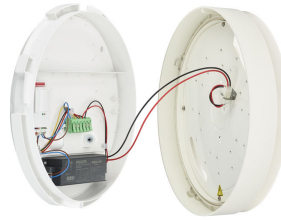

Versions

CoreLine Wall-mounted

CoreLine Wall-Mounted Gen2

CoreLine Wall-mounted

Product details

CoreLine_Wall-mounted-
WL131V_D35_CTO_PSD-DPP.TIF

CoreLine_Wall-mounted-
WL130V-2DPP.TIF

CoreLine_Wall-mounted-
WL131V_D35_CTO_PSR_MDU-
DPP.TIF