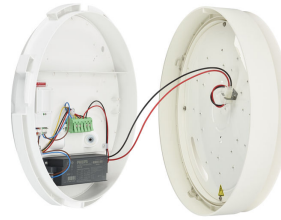

CoreLine Wall-mounted – the clear choice for LED

CoreLine Wall-mounted

CoreLine Wall-mounted is a circular-shaped surface-mounted luminaire that is easy to apply in circulation areas such as hallways and staircases. The modern unobtrusive design, in combination with its homogeneous light distribution it delivers, ensures that this luminaire blends into most building architectures. With the push-in connectors, installation is fast and straightforward.

Versions

CoreLine Wall-mounted

CoreLine Wall-Mounted Gen2

CoreLine Wall-mounted

Product details

CoreLine_Wall-mounted-
WL131V_D35_CTO_PSD-DPP.TIF

CoreLine_Wall-mounted-
WL130V-2DPP.TIF

CoreLine_Wall-mounted-
WL131V_D35_CTO_PSR_MDU-
DPP.TIF