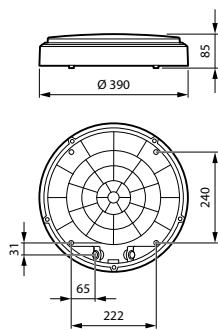

Rozmerový obrázok

Podrobnosti o produkte

CoreLine Wall-mounted WL140V
Rim Black

CoreLine Wall-mounted WL140V
Rim Grey

CoreLine Wall-mounted

Podrobnosti o produkte

CoreLine Wall-mounted WL140V
Wall-mounted Black