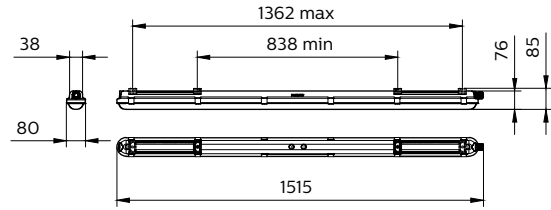

CoreLine Waterproof

Målskitse

Oplysninger om produktet