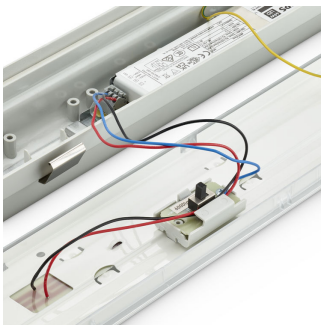

## Oplysninger om produktet

CoreLine waterproof All in L1500

CoreLine Waterproof WT120C G2  
PCU-7DPP

CoreLine waterproof All in,  
WT120C G2, easy lumen switch

CoreLine Waterproof WT120C G2  
PCU-3DPP