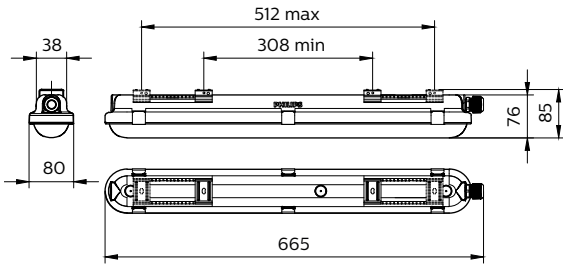

CoreLine Waterproof

Målskitse

Oplysninger om produktet