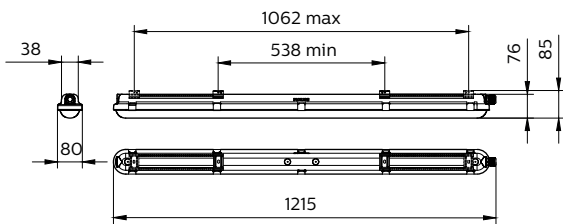

CoreLine Waterproof

Målskitse

Oplysninger om produktet