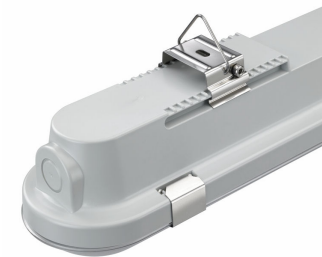

Features

- Reliable integrated LED technology, ensuring maintenance-free installation and a long lifetime
- Can be used to replace traditional waterproof luminaires ranging from 18 to 58 W TL-D
- Wide-beam light distribution
- Diffuser with optical element ensures visual comfort
- Ceiling-mounted bracket and suspension hooks included; installation can be made vandal-proof by additional screw fixation of mounting brackets

Versions

CoreLine Waterproof WT120C luminaire

Product details

Stainless spring steel clips for fast closing of the luminaire

Electrical connection between LED driver and diffuser with integrated LED source

CoreLine Waterproof

Product details

Ceiling bracket and anti-vandal screws

Extra cable gland and stopper

Easy installation

Easy installation

Easy installation

Ceiling bracket and anti-vandal screws

Ceiling bracket with suspension and anti-vandal screws

LED module integrated in the cover

CoreLine Waterproof

Product details

Side view

Front view

Close up anti-vandal screw

CoreLine Waterproof