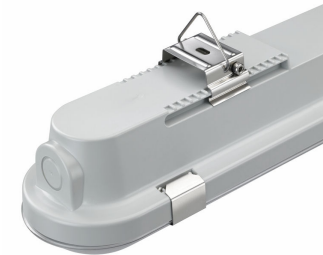

Features

- Reliable integrated LED technology, ensuring maintenance-free installation and a long lifetime
- Can be used to replace traditional waterproof luminaires ranging from 18 to 58 W TL-D
- Wide-beam light distribution
- Diffuser with optical element ensures visual comfort
- Ceiling-mounted bracket and suspension hooks included; installation can be made vandal-proof by additional screw fixation of mounting brackets

Driver	Built-in, replaceable
Mains voltage	220-240 V/50-60 Hz
Dimming	DALI
	Wireless Dim
Material	Housing: injection-moulded polycarbonate
	Diffuser: injection-moulded polycarbonate
	Closing clips: stainless spring steel
Colour	Grey (RAL 7035)
Optical cover	Polycarbonate, clear with texture applied on the inside
Connection	Internal push-in connection with cable gland
	Optional: Waterproof External Connector (WEC) for easier installation
Maintenance	No internal cleaning required
Installation	Fixation with ceiling-mounted bracket
	(vandalism-proof via an additional screw fixation)
	Through-wiring possible
	Suspension possible
	After electrical installation in housing, the luminaire is closed via an optical cover and closing clips
Options	Emergency lighting: three-hour duration
Remarks	All mounting accessories are included

Versions

CoreLine Waterproof WT120C luminaire

Product details

CoreLine Waterproof

Product details

CoreLine Waterproof

Product details

Application Conditions