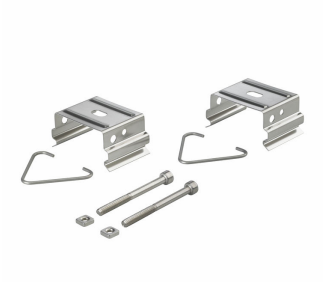

Features

- Reliable integrated LED technology, ensuring maintenance-free installation and a long lifetime
- Can be used to replace traditional waterproof luminaires ranging from 18 to 58 W TL-D
- Wide-beam light distribution
- Diffuser with optical element ensures visual comfort
- Ceiling-mounted bracket and suspension hooks included; installation can be made vandal-proof by additional screw fixation of mounting brackets

Driver	Built-in, replaceable
Mains voltage	220-240 V/50-60 Hz
Dimming	DALI
	Wireless Dim
Material	Housing: injection-moulded polycarbonate
	Diffuser: injection-moulded polycarbonate
	Closing clips: stainless spring steel
Colour	Grey (RAL 7035)
Optical cover	Polycarbonate, clear with texture applied on the inside
Connection	Internal push-in connection with cable gland
	Optional: Waterproof External Connector (WEC) for easier installation
Maintenance	No internal cleaning required
Installation	Fixation with ceiling-mounted bracket
	(vandalism-proof via an additional screw fixation)
	Through-wiring possible
	Suspension possible
	After electrical installation in housing, the luminaire is closed via an optical cover and closing clips
Options	Emergency lighting: three-hour duration
Remarks	All mounting accessories are included

Versions

CoreLine Waterproof WT120C luminaire

Product details

CoreLine Waterproof

Product details

CoreLine Waterproof

Product details

Application Conditions