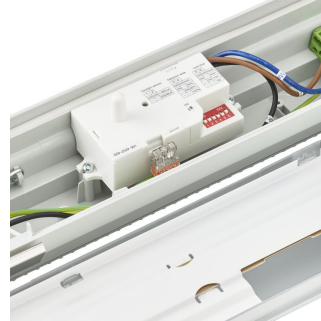

CoreLine Waterproof

Product details

CoreLine Waterproof WT120C G2
PCU-12DPP

CoreLine waterproof G2 (WT120C
G2),MDU, Motion Detection Unit