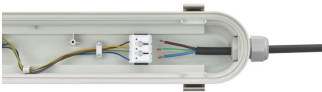

CoreLine Waterproof

Product details

CoreLine Waterproof WT120C G2
PCU-12DPP

CoreLine waterproof G2 (WT120C
G2),MDU, Motion Detection Unit

CoreLine waterproof All in L1500

CoreLine Waterproof WT120C G2
PCU-2DPP