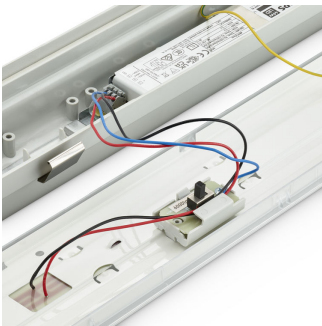

CoreLine waterproof All in, WT120C G2, easy lumen switch