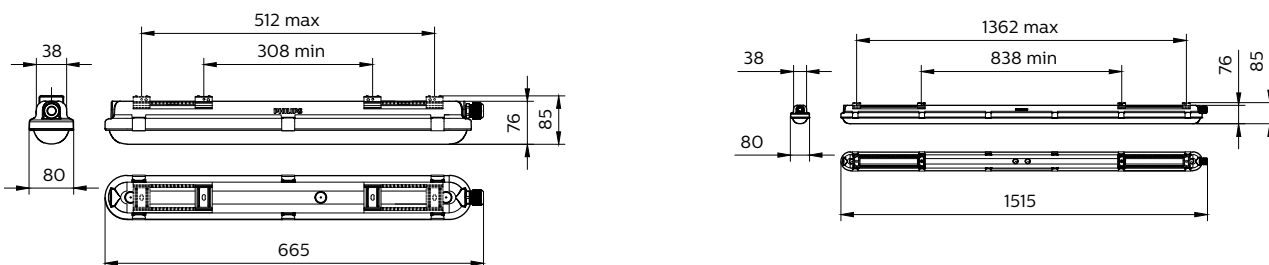

Versions

CoreLine waterproof All in L1500

CoreLine waterproof All in L1200

Dimensional drawing

CoreLine Waterproof

Dimensional drawing

Product details

CoreLine waterproof All in L1500