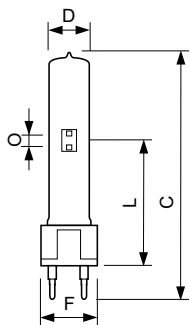

Broadway CDM-SA/T

Versions

Desenho dimensional

Product	D (max)	O	L (min)	L (max)	L	C (max)	F (max)	F	F (min)
CDM-SA/T	20 mm	6 mm	55 mm	57 mm	56	110 mm	31 mm	30	29 mm
150W/942					mm			mm	
1CT/12									