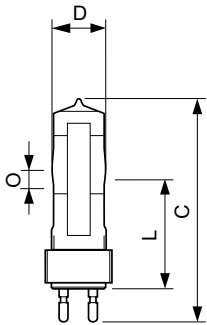

Architectural MSD

Versions

Dimensional drawing

Product	D (max)	O	L (min)	L (max)	L	C (max)	F (max)	F	F (min)
MSD	42.5	14.0	84 mm	86 mm	85	183 mm	54 mm	53	52 mm
1200.1CT/3	mm	mm			mm			mm	

Product	D (max)	O	L (min)	L (max)	L	C (max)	F (max)	F	F (min)
MSD	40 mm	10.0	84 mm	86 mm	85	175 mm	54 mm	53	52 mm
700.1CT/3		mm			mm			mm	
MSD 575	30 mm	8.0	69 mm	71 mm	70	145 mm	43 mm	42	41 mm
HR 1CT/8		mm			mm			mm	