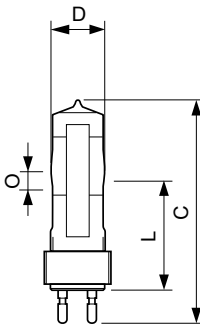

Architectural MSD

Versions

MSD 575

MSD 575 HR

MSD 700

MSD 1200

Dimensional drawing

Product	D (max)	O	L (min)	L (max)	L	C (max)	F (max)	F	F (min)
MSD 575	30 mm	8.0	69 mm	71 mm	70	145 mm	43 mm	42	41 mm
HR 1CT/8		mm			mm			mm	
MSD 700.1CT/3	40 mm	10.0	84 mm	86 mm	85	175 mm	54 mm	53	52 mm

Product	D (max)	O	L (min)	L (max)	L	C (max)	F (max)	F	F (min)
MSD 1200.1CT/3	42.5	14.0	84 mm	86 mm	85	183 mm	54 mm	53	52 mm

Product	D (max)	O	L (min)	L (max)	L	C (max)	F (max)	F	F (min)
MSD 575 1CT/16	30 mm	8.0	64 mm	66 mm	65	125 mm	36 mm	35	34 mm