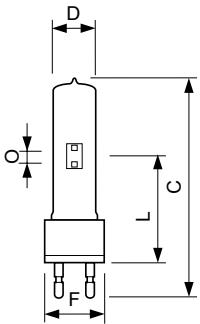

Architectural MSD

Versions

MSD 575

MSD 575 HR

MSD 700

MSD 1200

Dimensional drawing

Product	D (max)	O	L (min)	L (max)	L	C (max)	F (max)	F	F (min)
MSD 575	30 mm	8.0	69 mm	71 mm	70	145 mm	43 mm	42	41 mm
HR 1CT/8		mm			mm			mm	
MSD 700.1CT/3	40 mm	10.0	84 mm	86 mm	85	175 mm	54 mm	53	52 mm

Product	D (max)	O	L (min)	L (max)	L	C (max)	F (max)	F	F (min)
MSD 1200.1CT/3	42.5	14.0	84 mm	86 mm	85	183 mm	54 mm	53	52 mm

Product	D (max)	O	L (min)	L (max)	L	C (max)	F (max)	F	F (min)
MSD 575 1CT/16	30 mm	8.0	64 mm	66 mm	65	125 mm	36 mm	35	34 mm