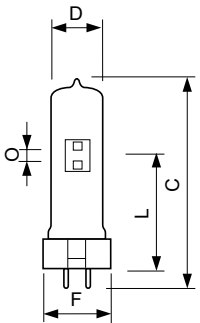

Architectural MSD

Versions

MSD 575

MSD 575 HR

MSD 700

MSD 1200

Dimensional drawing

Product	D (max)	O	L (min)	L (max)	L	C (max)	F (max)	F	F (min)
MSD 575	30 mm	8.0	69 mm	71 mm	70	145 mm	43 mm	42	41 mm
HR 1CT/8		mm			mm			mm	
MSD 700.1CT/3	40 mm	10.0	84 mm	86 mm	85	175 mm	54 mm	53	52 mm

Product	D (max)	O	L (min)	L (max)	L	C (max)	F (max)	F	F (min)
MSD 1200.1CT/3	42.5	14.0	84 mm	86 mm	85	183 mm	54 mm	53	52 mm

Product	D (max)	O	L (min)	L (max)	L	C (max)	F (max)	F	F (min)
MSD 575 1CT/16	30 mm	8.0	64 mm	66 mm	65	125 mm	36 mm	35	34 mm