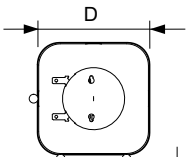

Application

- Events
- Shows/Theater
- Touring/Stage

MSD Platinum (Touring/Stage)

Versions

MSD Platinum 5 R and 14 R

MSD Platinum 15 R, 16 R

Dimensional drawing

Product	D (max)	O	C (max)
MSD Platinum 15 R 1CT/8	58.5 mm	1.3 mm	66.4 mm