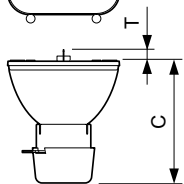

Application

- Events
- Shows/Theater
- Touring/Stage

MSD Platinum (Touring/Stage)

Versions

MSD Platinum 5 R and 14 R

MSD Platinum 15 R, 16 R

Dimensional drawing

Product	D (max)	O	C (max)
MSD Platinum 15 R 1CT/8	58.5 mm	1.3 mm	66.4 mm