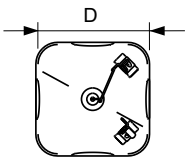

Application

- Events
- Shows/Theater
- Touring/Stage

MSD Platinum (Touring/Stage)

Versions

MSD Platinum 5 R and 14 R

MSD Platinum 15 R, 16 R

Dimensional drawing

Product	D (max)	O	C (max)
MSD Platinum 15 R 1CT/8	58.5 mm	1.3 mm	66.4 mm