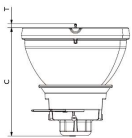

## Dimensional drawing

Product	D (max)	T (max)	ø	C (max)
MSD Platinum 12 R LL 1CT/8	51.5 mm	6.8 mm	0.95 mm	57.1 mm
MSD Platinum 12 R LL UNP/24	51.5 mm	6.8 mm	0.95 mm	57.1 mm
MSD Platinum 14 R 1CT/8	51.5 mm	6.8 mm	0.95 mm	57.1 mm
MSD Platinum 14 R UNP/24	51.5 mm	6.8 mm	0.95 mm	57.1 mm
MSD Platinum 5 R 1CT/8	51.4 mm	6.8 mm	1.0 mm	57.1 mm
MSD Platinum 5 R UNP/24	51.4 mm	6.8 mm	1.0 mm	57.1 mm

## Dimensional drawing

Product	D (max)	O	C (max)
MSD Platinum 20 RB 1CT/8	58.5 mm	1.2 mm	72 mm
MSD Platinum 21 R 1CT/8	54 mm	1.2 mm	60 mm
MSD Platinum 21 R UNP/24	54 mm	1.2 mm	60 mm
MSD Platinum 400S Flex UNP/24	58.5 mm	1.2 mm	72 mm
MSD Platinum 25 R UNP/24	54 mm	1.4 mm	60 mm
MSD Platinum 25 R 1CT/8	54 mm	1.4 mm	60 mm
MSD Platinum 400L Flex 1CT/8	54 mm	1.2 mm	60 mm
MSD Platinum 400L Flex UNP/24	54 mm	1.2 mm	60 mm
MSD Platinum 20 RB UNP/24	58.5 mm	1.2 mm	72 mm
MSD Platinum 20 R 1CT/8	58.5 mm	1.2 mm	72 mm
MSD Platinum 20 R UNP/24	58.5 mm	1.2 mm	72 mm
MSD Platinum 400S Flex 1CT/8	58.5 mm	1.2 mm	72 mm