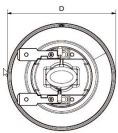

## Dimensional drawing

Product	D (max)	T (max)	ø	C (max)
MSD Platinum 12 R LL 1CT/8	51.5 mm	6.8 mm	0.95 mm	57.1 mm
MSD Platinum 12 R LL UNP/24	51.5 mm	6.8 mm	0.95 mm	57.1 mm
MSD Platinum 14 R 1CT/8	51.5 mm	6.8 mm	0.95 mm	57.1 mm
MSD Platinum 14 R UNP/24	51.5 mm	6.8 mm	0.95 mm	57.1 mm
MSD Platinum 5 R 1CT/8	51.4 mm	6.8 mm	1.0 mm	57.1 mm
MSD Platinum 5 R UNP/24	51.4 mm	6.8 mm	1.0 mm	57.1 mm

## Dimensional drawing

Product	D (max)	O	C (max)
MSD Platinum 20 RB 1CT/8	58.5 mm	1.2 mm	72 mm
MSD Platinum 21 R 1CT/8	54 mm	1.2 mm	60 mm
MSD Platinum 21 R UNP/24	54 mm	1.2 mm	60 mm
MSD Platinum 400S Flex UNP/24	58.5 mm	1.2 mm	72 mm
MSD Platinum 25 R UNP/24	54 mm	1.4 mm	60 mm
MSD Platinum 25 R 1CT/8	54 mm	1.4 mm	60 mm
MSD Platinum 400L Flex 1CT/8	54 mm	1.2 mm	60 mm
MSD Platinum 400L Flex UNP/24	54 mm	1.2 mm	60 mm
MSD Platinum 20 RB UNP/24	58.5 mm	1.2 mm	72 mm
MSD Platinum 20 R 1CT/8	58.5 mm	1.2 mm	72 mm
MSD Platinum 20 R UNP/24	58.5 mm	1.2 mm	72 mm
MSD Platinum 400S Flex 1CT/8	58.5 mm	1.2 mm	72 mm