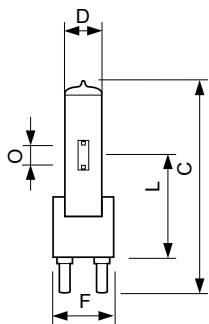

Aplicação

- Indoor and outdoor filming
- Teatros
- Fotografia profissional
- Simulação solar

Versions

Desenho dimensional

Product	D (max)	O	L (min)	L (max)	L	C (max)	F (max)	F	F (min)
MSR 250	23 mm	5,0	58 mm	60 mm	59	110 mm	24 mm	23,5	23 mm
HR 1CT/4		mm			mm			mm	
MSR 200	20 mm	5,0	38 mm	40 mm	39	80 mm	24 mm	23,5	23 mm
HR 1CT/4		mm			mm			mm	

Product	D (max)	O	L (min)	L (max)	L	C (max)	F (max)	F	F (min)
MSR 1200	40 mm	10,0	106	108 mm	107	200	67 mm	65	63 mm
HR 1CT/2		mm	mm		mm	mm		mm	

Broadway MSR HR (Re-ignição Rápida)

Desenho dimensional

Product	D (max)	O	L (min)	L (max)	L	C (max)	F (max)	F	F (min)
MSR 2500	60 mm	14,0	126	128 mm	127	240	67 mm	65	63 mm
HR 1CT/2		mm	mm		mm	mm		mm	

Product	D (max)	O	L (min)	L (max)	L	C (max)	F (max)	F	F (min)
MSR 575	30 mm	7,0	69 mm	71 mm	70	145 mm	43 mm	42	41 mm
HR 1CT/4		mm			mm			mm	

Product	D (max)	O	L (min)	L (max)	L	C (max)	F (max)	F	F (min)
MSR 125	17 mm	4,0	38 mm	40 mm	39	77 mm	24 mm	23,5	23 mm
HR 1CT/4		mm			mm			mm	