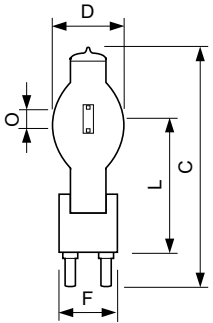

Aplicação

- Indoor and outdoor filming
- Teatros
- Fotografia profissional
- Simulação solar

Versions

Desenho dimensional

Product	D (max)	O	L (min)	L (max)	L	C (max)	F (max)	F	F (min)
MSR 250	23 mm	5,0	58 mm	60 mm	59	110 mm	24 mm	23,5	23 mm
HR 1CT/4		mm			mm			mm	
MSR 200	20 mm	5,0	38 mm	40 mm	39	80 mm	24 mm	23,5	23 mm
HR 1CT/4		mm			mm			mm	

Product	D (max)	O	L (min)	L (max)	L	C (max)	F (max)	F	F (min)
MSR 1200	40 mm	10,0	106	108 mm	107	200	67 mm	65	63 mm
HR 1CT/2		mm	mm		mm	mm		mm	

Broadway MSR HR (Re-ignição Rápida)

Desenho dimensional

Product	D (max)	O	L (min)	L (max)	L	C (max)	F (max)	F	F (min)
MSR 2500	60 mm	14,0	126	128 mm	127	240	67 mm	65	63 mm
HR 1CT/2		mm	mm		mm	mm		mm	

Product	D (max)	O	L (min)	L (max)	L	C (max)	F (max)	F	F (min)
MSR 575	30 mm	7,0	69 mm	71 mm	70	145 mm	43 mm	42	41 mm
HR 1CT/4		mm			mm			mm	

Product	D (max)	O	L (min)	L (max)	L	C (max)	F (max)	F	F (min)
MSR 125	17 mm	4,0	38 mm	40 mm	39	77 mm	24 mm	23,5	23 mm
HR 1CT/4		mm			mm			mm	