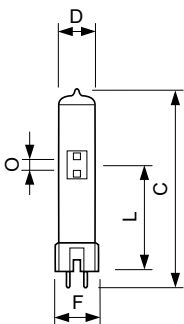

Aplicação

- Indoor and outdoor filming
- Teatros
- Fotografia profissional
- Simulação solar

Versions

Desenho dimensional

Product	D (max)	O	L (min)	L (max)	L	C (max)	F (max)	F	F (min)
MSR 250	23 mm	5,0	58 mm	60 mm	59	110 mm	24 mm	23,5	23 mm
HR 1CT/4		mm			mm			mm	
MSR 200	20 mm	5,0	38 mm	40 mm	39	80 mm	24 mm	23,5	23 mm
HR 1CT/4		mm			mm			mm	

Product	D (max)	O	L (min)	L (max)	L	C (max)	F (max)	F	F (min)
MSR 1200	40 mm	10,0	106	108 mm	107	200	67 mm	65	63 mm
HR 1CT/2		mm	mm		mm	mm		mm	

Broadway MSR HR (Re-ignição Rápida)

Desenho dimensional

Product	D (max)	O	L (min)	L (max)	L	C (max)	F (max)	F	F (min)
MSR 2500	60 mm	14,0	126	128 mm	127	240	67 mm	65	63 mm
HR 1CT/2		mm	mm		mm	mm		mm	

Product	D (max)	O	L (min)	L (max)	L	C (max)	F (max)	F	F (min)
MSR 575	30 mm	7,0	69 mm	71 mm	70	145 mm	43 mm	42	41 mm
HR 1CT/4		mm			mm			mm	

Product	D (max)	O	L (min)	L (max)	L	C (max)	F (max)	F	F (min)
MSR 125	17 mm	4,0	38 mm	40 mm	39	77 mm	24 mm	23,5	23 mm
HR 1CT/4		mm			mm			mm	