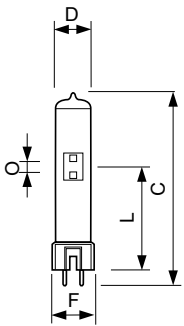

Aplicação

- Indoor and outdoor filming
- Teatros
- Fotografia profissional
- Simulação solar

Versions

Desenho dimensional

Product	D (max)	O	L (min)	L (max)	L	C (max)	F (max)	F	F (min)
MSR 250	23 mm	5,0	58 mm	60 mm	59	110 mm	24 mm	23,5	23 mm
HR 1CT/4		mm			mm			mm	
MSR 200	20 mm	5,0	38 mm	40 mm	39	80 mm	24 mm	23,5	23 mm
HR 1CT/4		mm			mm			mm	

Product	D (max)	O	L (min)	L (max)	L	C (max)	F (max)	F	F (min)
MSR 1200	40 mm	10,0	106	108 mm	107	200	67 mm	65	63 mm
HR 1CT/2		mm	mm		mm	mm		mm	

Broadway MSR HR (Re-ignição Rápida)

Desenho dimensional

Product	D (max)	O	L (min)	L (max)	L	C (max)	F (max)	F	F (min)
MSR 2500	60 mm	14,0	126	128 mm	127	240	67 mm	65	63 mm
HR 1CT/2		mm	mm		mm	mm		mm	

Product	D (max)	O	L (min)	L (max)	L	C (max)	F (max)	F	F (min)
MSR 575	30 mm	7,0	69 mm	71 mm	70	145 mm	43 mm	42	41 mm
HR 1CT/4		mm			mm			mm	

Product	D (max)	O	L (min)	L (max)	L	C (max)	F (max)	F	F (min)
MSR 125	17 mm	4,0	38 mm	40 mm	39	77 mm	24 mm	23,5	23 mm
HR 1CT/4		mm			mm			mm	