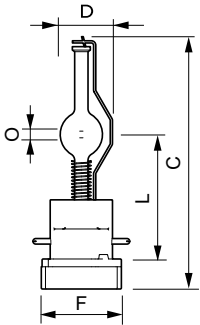

Application

- Events
- Shows/Theater
- Touring/Stage

MSR Platinum (Touring/Stage)

Versions

Dimensional drawing

Product	D (max)	O	L (min)	L (max)	L	C (max)
MSR Platinum 35 1CT	23.5 mm	3.0 mm	55 mm	57 mm	56 mm	116 mm