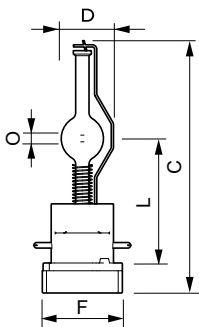

## Dimensional drawing

Product	D (max)	O	L (min)	L (max)	L	C (max)
MSR Platinum 35 1CT	23.5 mm	3.0 mm	55 mm	57 mm	56 mm	116 mm