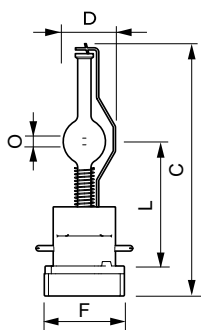

Application

- Events
- Shows/Theater
- Touring/Stage

MSR Platinum (Touring/Stage)

Versions

MSR Platinum 35 (ST)

Dimensional drawing

Product	D (max)	O	L (min)	L (max)	L	C (max)
MSR Platinum 35 1CT	23.5 mm	3.0 mm	55 mm	57 mm	56 mm	116 mm