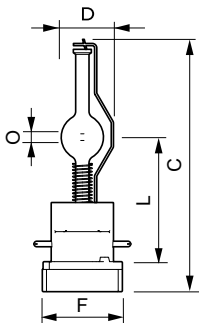

MSR Platinum (Touring/Stage)

Application

- Events
- Shows/Theater
- Touring/Stage

Versions

MSR Platinum 35 (ST)

Dimensional drawing

Product	D (max)	O	L (min)	L (max)	L	C (max)
MSR Platinum 35 1CT	23.5 mm	3.0 mm	55 mm	57 mm	56 mm	116 mm