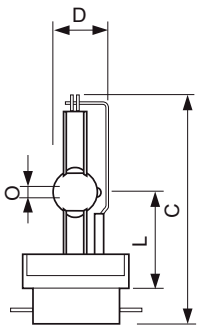

MSR Short Arc

Abmessungsskizzen

Product	D (max)	O	L (min)	L (max)	L	C (max)
MSR 700 SA 1CT/4	25 mm	4,0 mm	38 mm	40 mm	39 mm	83 mm
MSR 400 SA 1CT/40	23,5 mm	3,0 mm	36 mm	37 mm	36,5 mm	80 mm

Product	D (max)	O	L (min)	L (max)	L	C (max)
MSR 2000 SA 1CT/8	34 mm	7,0 mm	58 mm	60 mm	59 mm	135 mm
MSR 1200 SA 1CT/4	34 mm	7,0 mm	58 mm	60 mm	59 mm	135 mm

Product	D (max)	O	L (min)	L (max)	L	C (max)
MSR Gold 1200 SA/SE 1CT/3	26,1 mm	5,5 mm	44 mm	46 mm	45 mm	109 mm

Allgemeine Eigenschaften

Lebensdauer bis 50 % Ausfall (nom.)	750 h
Betriebsstellung	UNIVERSAL

Lichttechnische Daten

Farbcode	-

Dimmen

Order Code	Full Product Name	Dimmbar
92421300	MSR 400 SA 1CT/40	Nein
22802800	MSR 700 SA 1CT/4	Nein
22125800	MSR 1200 SA 1CT/4	Nein

Order Code	Full Product Name	Dimmbar
91573000	MSR 2000 SA 1CT/8	Ja
92602600	MSR Gold 1200 SA/SE 1CT/3	Ja

Elektrische Kenndaten