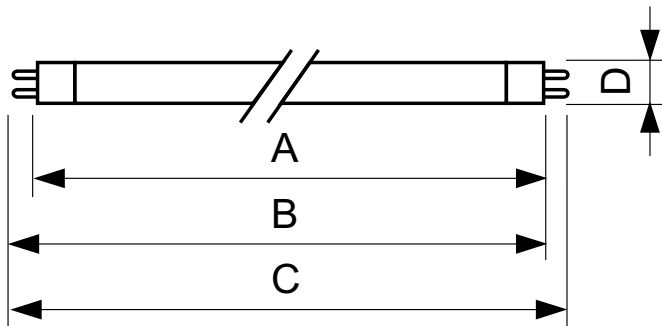

Dimensional drawing

General Information	
Cap-Base	G13
Main Application	Disinfection
Light Technical	
Color Code	TUV
Color Designation	-

Approval and Application

Order Code	Full Product Name	Mercury (Hg) Content (Nom)
927801304011	TUV T5 10W with adapters T5-T8 FAM/10X25	4.4 mg
927941904020	TUV T8 F17 1SL/25	2.0 mg
928039004005	TUV 15W SLV/25	2.0 mg
928039404005	TUV 25W 1SL/25	2.0 mg
928039504005	TUV 30W 1SL/25	2.0 mg

Order Code	Full Product Name	Mercury (Hg) Content (Nom)
928048604003	TUV 36W SLV/6	2.0 mg
928049404003	TUV 75W HO 1SL/6	2.0 mg
928049504003	TUV 55W HO 1SL/6	2.0 mg
928049804006	TUV TL-D 95W HO SLV/25	8.0 mg

Operating and Electrical

Order Code	Full Product Name	Lamp Current (Nom)	Voltage (Nom)	Power (Rated) (Nom)
927801304011	TUV T5 10W with adapters T5-T8 FAM/10X25	0.22 A	48.5 V	9 W

Order Code	Full Product Name	Lamp Current (Nom)	Voltage (Nom)	Power (Rated) (Nom)
927941904020	TUV T8 F17 1SL/25	0.265 A	72 V	16.7 W
928039004005	TUV 15W SLV/25	0.34 A	54 V	15.9 W
928039404005	TUV 25W 1SL/25	0.6 A	48 V	25.5 W

Product	D (max)	A (max)	B (max)	B (min)	C (max)
TUV 55W HO 1SL/6	28 mm	894.6 mm	901.7 mm	899.3 mm	908.8 mm
TUV TL-D 95W HO SLV/25	28 mm	1500 mm	1507.1 mm	1504.7 mm	1514.2 mm
TUV 36W SLV/6	28 mm	1199.4 mm	1206.5 mm	1204.1 mm	1213.6 mm
TUV 75W HO 1SL/6	28 mm	1199.4 mm	1206.5 mm	1204.1 mm	1213.6 mm
TUV 30W 1SL/25	28 mm	894.6 mm	901.7 mm	899.3 mm	908.8 mm
TUV 25W 1SL/25	28 mm	437.4 mm	444.5 mm	442.1 mm	451.6 mm
TUV T8 F17 1SL/25	28 mm	589.8 mm	596.9 mm	594.5 mm	604.0 mm
TUV 15W SLV/25	28 mm	437.4 mm	444.5 mm	442.1 mm	451.6 mm

Product	D (max)	B (max)	B (min)	C (max)	A (max)
TUV T5 10W with adapters T5-T8 FAM/10X25	16 mm	338.6 mm	336.2 mm	345.7 mm	331.5 mm