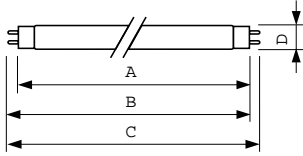

Dimensional drawing

General Information	
Cap-Base	G13
Main Application	Disinfection
Light Technical	
Color Code	TUV
Color Designation	-

Approval and Application

Order Code	Full Product Name	Mercury (Hg) Content (Nom)
927801304011	TUV T5 10W with adapters T5-T8 FAM/10X25	4.4 mg
927941904020	TUV T8 F17 1SL/25	2.0 mg
928039004005	TUV 15W SLV/25	2.0 mg
928039404005	TUV 25W 1SL/25	2.0 mg
928039504005	TUV 30W 1SL/25	2.0 mg

Order Code	Full Product Name	Mercury (Hg) Content (Nom)
928048604003	TUV 36W SLV/6	2.0 mg
928049404003	TUV 75W HO 1SL/6	2.0 mg
928049504003	TUV 55W HO 1SL/6	2.0 mg
928049804006	TUV TL-D 95W HO SLV/25	8.0 mg

Operating and Electrical

Order Code	Full Product Name	Lamp Current (Nom)	Voltage (Nom)	Power (Rated) (Nom)
927801304011	TUV T5 10W with adapters T5-T8 FAM/10X25	0.22 A	48.5 V	9 W

Order Code	Full Product Name	Lamp Current (Nom)	Voltage (Nom)	Power (Rated) (Nom)
927941904020	TUV T8 F17 1SL/25	0.265 A	72 V	16.7 W
928039004005	TUV 15W SLV/25	0.34 A	54 V	15.9 W
928039404005	TUV 25W 1SL/25	0.6 A	48 V	25.5 W

Product	D (max)	A (max)	B (max)	B (min)	C (max)
TUV 55W HO 1SL/6	28 mm	894.6 mm	901.7 mm	899.3 mm	908.8 mm
TUV TL-D 95W HO SLV/25	28 mm	1500 mm	1507.1 mm	1504.7 mm	1514.2 mm
TUV 36W SLV/6	28 mm	1199.4 mm	1206.5 mm	1204.1 mm	1213.6 mm
TUV 75W HO 1SL/6	28 mm	1199.4 mm	1206.5 mm	1204.1 mm	1213.6 mm
TUV 30W 1SL/25	28 mm	894.6 mm	901.7 mm	899.3 mm	908.8 mm
TUV 25W 1SL/25	28 mm	437.4 mm	444.5 mm	442.1 mm	451.6 mm
TUV T8 F17 1SL/25	28 mm	589.8 mm	596.9 mm	594.5 mm	604.0 mm
TUV 15W SLV/25	28 mm	437.4 mm	444.5 mm	442.1 mm	451.6 mm

Product	D (max)	B (max)	B (min)	C (max)	A (max)
TUV T5 10W with adapters T5-T8 FAM/10X25	16 mm	338.6 mm	336.2 mm	345.7 mm	331.5 mm