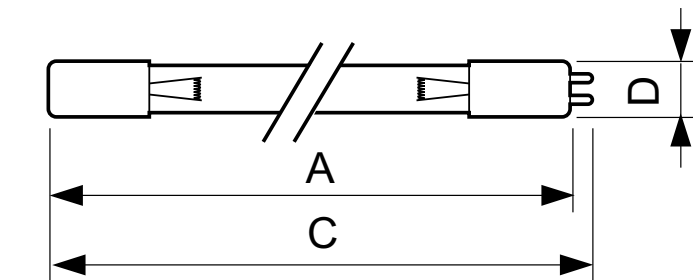

## Dimensional drawing

Product	D (max)	B (max)	B (min)	C (max)	A (max)
TUV 8W FAM/10X25BOX	16 mm	295.4 mm	293 mm	302.5 mm	288.3 mm
TUV 16W FAM/10X25BOX	16 mm	295.4 mm	293 mm	302.5 mm	288.3 mm
TUV 20W FAM/10X25CC	16 mm	405.1 mm	402.7 mm	412.2 mm	398 mm