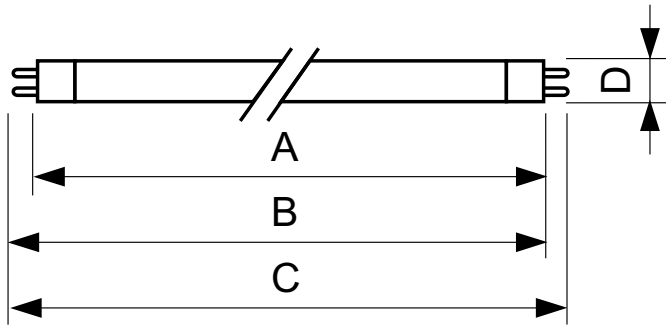

## Dimensional drawing

Product	D (max)	B (max)	B (min)	C (max)	A (max)
TUV 8W FAM/10X25BOX	16 mm	295.4 mm	293 mm	302.5 mm	288.3 mm
TUV 16W FAM/10X25BOX	16 mm	295.4 mm	293 mm	302.5 mm	288.3 mm
TUV 20W FAM/10X25CC	16 mm	405.1 mm	402.7 mm	412.2 mm	398 mm