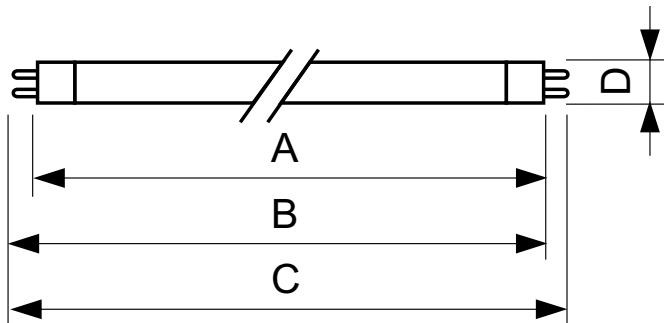

Dimensional drawing

Product	D (max)	C (max)	A (max)
TUV 11W 4P SE UNP/32	19 mm	251.8 mm	244.1 mm
TUV 16W 4P SE UNP/32	19 mm	328 mm	320.3 mm
TUV 25W - 4P SE UNP/32	19.3 mm	556.6 mm	548.9 mm

Product	D	C
TUV 16W FAM/10X25BOX	16 mm	302.5 mm
TUV 4W FAM/10X25BOX	16 mm	150.1 mm
TUV 6W FAM/10X25BOX	16 mm	226.3 mm
TUV 8W FAM/10X25BOX	16 mm	302.5 mm