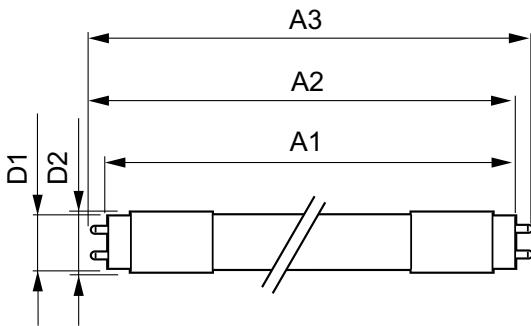

Application

- Parking lots and covered car parks
- Industrial facilities and warehouses
- Signage

CorePro LEDtube InstantFit HF

Versions

G13

Dimensional drawing

Product	D1	D2	A1	A2	A3
CorePro LEDtube HF 600mm	27.9 mm	28 mm	589.8 mm	595.7 mm	604 mm
9W840 T8 G					