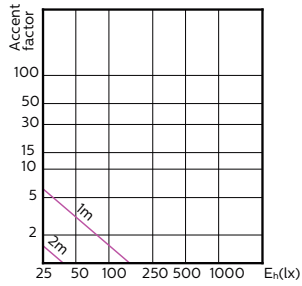

Classic LEDspotLV

Accent Diagrams

LEDClassic 5-50W MR16 830 60D