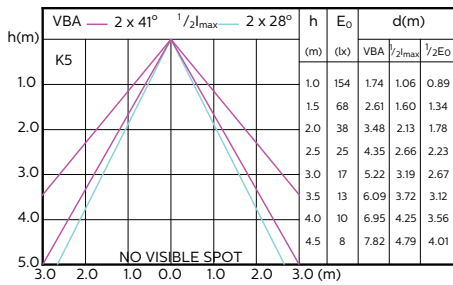

Beam Diagrams

LEDClassic 5-50W MR16 830 60D