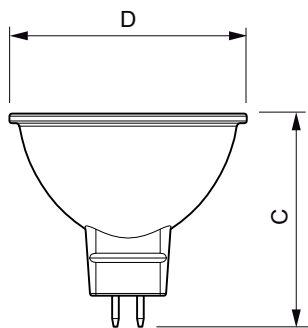

Application

- Home: living room, bedroom, hallway
- Hospitality: restaurants, hotels, bars, cafes, museums
- Retail: exhibitions, display cabinets, shops

Classic LEDspotLV

Versions

GU5.3 MR16

Dimensional drawing