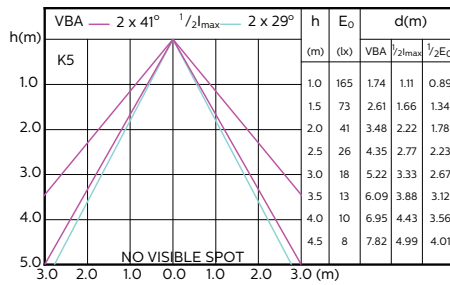

Light Technical

Beam Angle (Nom)	60 °
Color Rendering Index (Nom)	80
Llmf At End Of Nominal Lifetime (Nom)	70 %
Rated Beam Angle	60 °

Mechanical and Housing

Bulb Shape	MR16
------------	------

Temperature

Light Technical (2/2)

Order Code	Full Product Name	Luminous Intensity (Nom)
929001280469	LEDClassic 5-50W MR16 830 60D	400 cd
929001280569	LEDClassic 5-50W MR16 840 60D	420 cd

Classic LEDspotLV

Accent Diagrams

LEDClassic 5-50W MR16 830 60D

LEDClassic 5-50W MR16 840 60D

Beam Diagrams

LEDClassic 5-50W MR16 830 60D

LEDClassic 5-50W MR16 840 60D