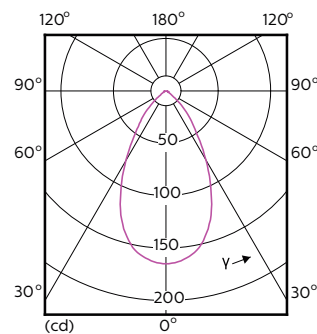

Classic LEDspotLV

Approval and Application

Energy Consumption kWh/1000 h	6 kWh
Energy Efficiency Label (EEL)	A+

Controls and Dimming

Dimmable	No

Operating and Electrical

Voltage (Nom)	12 V
Wattage Equivalent	50 W
Power (Rated) (Nom)	5 W
Starting Time (Nom)	0.5 s

General Information

Cap-Base	GU5.3
Nominal Lifetime (Nom)	15000 h
Rated Lifetime (Hours)	15000 h
Switching Cycle	50000X

Light Technical

Beam Angle (Nom)	60 °
Color Rendering Index (Nom)	80
Llmf At End Of Nominal Lifetime (Nom)	70 %
Rated Beam Angle	60 °

Mechanical and Housing

Bulb Shape	MR16

Temperature

T-Case Maximum (Nom)	82 °C

Light Technical (1/2)

Order Code	Full Product Name	Color Code	Correlated Color Temperature (Nom)	Luminous Flux (Nom)	Luminous Flux (Rated) (Nom)
929001280469	LEDClassic 5-50W MR16 830 60D	830	3000 K	390 lm	390 lm
929001280569	LEDClassic 5-50W MR16 840 60D	840	4000 K	410 lm	410 lm

Light Technical (2/2)

Order Code	Full Product Name	Luminous Intensity (Nom)
929001280469	LEDClassic 5-50W MR16 830 60D	400 cd
929001280569	LEDClassic 5-50W MR16 840 60D	420 cd