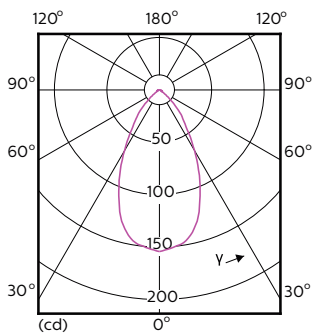

Classic LEDspotLV

Approval and Application

Energy Consumption kWh/1000 h	6 kWh
Energy Efficiency Label (EEL)	A+

Controls and Dimming

Dimmable	No

Operating and Electrical

Voltage (Nom)	12 V
Wattage Equivalent	50 W
Power (Rated) (Nom)	5 W
Starting Time (Nom)	0.5 s

General Information

Cap-Base	GU5.3
Nominal Lifetime (Nom)	15000 h
Rated Lifetime (Hours)	15000 h
Switching Cycle	50000X

Light Technical

Beam Angle (Nom)	60 °
Color Rendering Index (Nom)	80
Llmf At End Of Nominal Lifetime (Nom)	70 %
Rated Beam Angle	60 °

Mechanical and Housing

Bulb Shape	MR16

Temperature

T-Case Maximum (Nom)	82 °C

Light Technical (1/2)

Order Code	Full Product Name	Color Code	Correlated Color Temperature (Nom)	Luminous Flux (Nom)	Luminous Flux (Rated) (Nom)
929001280469	LEDClassic 5-50W MR16 830 60D	830	3000 K	390 lm	390 lm
929001280569	LEDClassic 5-50W MR16 840 60D	840	4000 K	410 lm	410 lm

Light Technical (2/2)

Order Code	Full Product Name	Luminous Intensity (Nom)
929001280469	LEDClassic 5-50W MR16 830 60D	400 cd
929001280569	LEDClassic 5-50W MR16 840 60D	420 cd