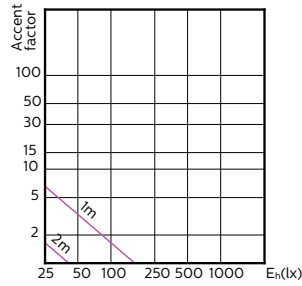

LEDClassic 5-50W MR16 840 60D