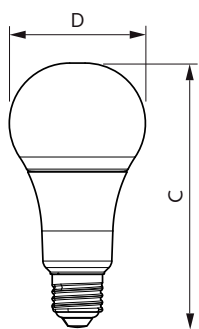

Lampes LED SceneSwitch

Versions

Schéma dimensionnel

| Product | D | C |
|--|-------|--------|
| LED Scene Switch 60W A60 E27 WW FR ND RF 1BC/6 | 61 mm | 111 mm |

| Product | D | C |
|---|---------|----------|
| LED Scene Switch 100W A67 E27 WW-CW FR ND 1BC/6 | 71,1 mm | 139,1 mm |
| LED Scene Switch 100W A67 E27 WW FR ND 1BC/6 | 71,1 mm | 139,1 mm |