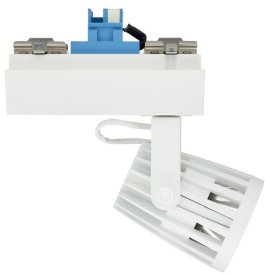

EcoStyle-ST440S-WH-2DPP.tif