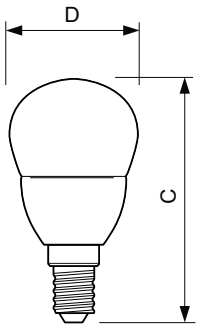

Application

- Hotels, restaurants, bars, cafés, museums, shops
- Lobbies, reception areas , exhibitions

CorePro LEDcandle

Versions

Dimensional drawing

Product	D	C
Corepro lustre ND 5.5-40W E14 827 P45 CL	45 mm	88 mm
Corepro lustre ND 5.5-40W E14 840 P45 CL	45 mm	88 mm
CorePro lustre ND 4-25W E14 827 P45 FR	45 mm	88 mm
CorePro lustre ND 5.5-40W E14 840 P45 FR	45 mm	88 mm
CorePro lustre ND 3.5-25W E14 840 P45 FR	45 mm	88 mm

CorePro LEDcandle

Dimensional drawing

Product	D	C
Corepro candle ND 5.5-40W E14 840 B35 CL	35 mm	106 mm
CorePro LEDcandle ND 5.5-40W E14 840 B35 FR	35 mm	106 mm
CorePro LEDcandle ND 3.5-25W E14 840 B35 FR	35 mm	106 mm
CorePro LEDcandle ND 4-25W E14 827 B35 FR	35 mm	106 mm