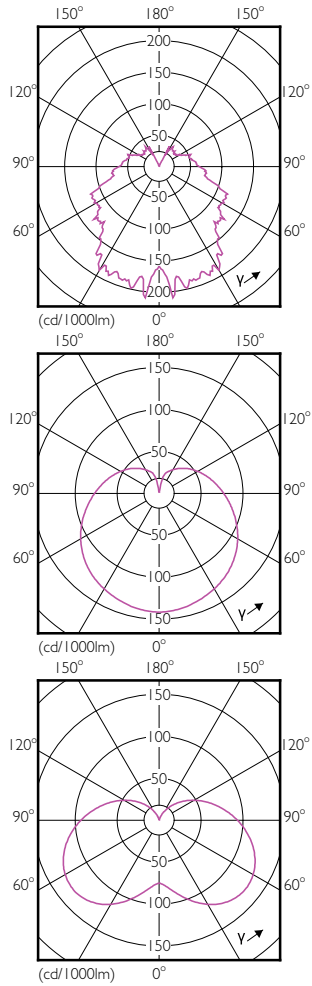

CorePro LEDcandle

Order Code	Full Product Name	T-Case Maximum (Nom)
50767400	Corepro Lustre ND 4-25W E27 827 P45 CL	75 °C
50763600	Corepro Lustre ND 5.5-40W E27 827 P45 CL	85 °C
45483100	Corepro lustre ND 5.5-40W E14 827 P45 CL	85 °C
54344300	Corepro lustre ND 5.5-40W E14 840 P45 CL	85 °C
78701300	CorePro LEDcandle ND 4-25W E14 827 B35 FR	75 °C
54348100	CorePro LEDcandle ND 3.5-25W E14 840 B35 FR	75 °C
54356600	CorePro LEDcandle ND 5.5-40W E14 840 B35 FR	85 °C
78703700	CorePro lustre ND 4-25W E14 827 P45 FR	75 °C
54352800	CorePro lustre ND 3.5-25W E14 840 P45 FR	75 °C
54360300	CorePro lustre ND 5.5-40W E14 840 P45 FR	85 °C
78705100	CorePro lustre ND 4-25W E27 827 P45 FR	75 °C
50765000	Corepro Lustre ND 5.5-40W E27 827 P45 FR	85 °C
54340500	Corepro candle ND 5.5-40W E14 840 B35 CL	85 °C