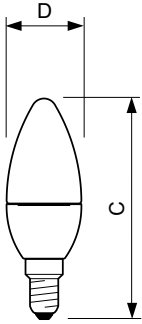

Application

- Hotels, restaurants, bars, cafés, museums, shops
- Lobbies, reception areas , exhibitions

CorePro LEDcandle

Versions

Dimensional drawing

Product	D	C
Corepro lustre ND 5.5-40W E14 827 P45 CL	45 mm	88 mm
Corepro lustre ND 5.5-40W E14 840 P45 CL	45 mm	88 mm
CorePro lustre ND 4-25W E14 827 P45 FR	45 mm	88 mm
CorePro lustre ND 5.5-40W E14 840 P45 FR	45 mm	88 mm
CorePro lustre ND 3.5-25W E14 840 P45 FR	45 mm	88 mm

CorePro LEDcandle

Dimensional drawing

Product	D	C
Corepro candle ND 5.5-40W E14 840 B35 CL	35 mm	106 mm
CorePro LEDcandle ND 5.5-40W E14 840 B35 FR	35 mm	106 mm
CorePro LEDcandle ND 3.5-25W E14 840 B35 FR	35 mm	106 mm
CorePro LEDcandle ND 4-25W E14 827 B35 FR	35 mm	106 mm