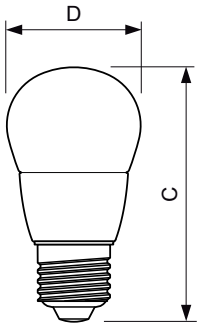

Application

- Hotels, restaurants, bars, cafés, museums, shops
- Lobbies, reception areas , exhibitions

CorePro LEDcandle

Versions

Dimensional drawing

Product	D	C
Corepro lustre ND 5.5-40W E14 827 P45 CL	45 mm	88 mm
Corepro lustre ND 5.5-40W E14 840 P45 CL	45 mm	88 mm
CorePro lustre ND 4-25W E14 827 P45 FR	45 mm	88 mm
CorePro lustre ND 5.5-40W E14 840 P45 FR	45 mm	88 mm
CorePro lustre ND 3.5-25W E14 840 P45 FR	45 mm	88 mm

CorePro LEDcandle

Dimensional drawing

Product	D	C
Corepro candle ND 5.5-40W E14 840 B35 CL	35 mm	106 mm
CorePro LEDcandle ND 5.5-40W E14 840 B35 FR	35 mm	106 mm
CorePro LEDcandle ND 3.5-25W E14 840 B35 FR	35 mm	106 mm
CorePro LEDcandle ND 4-25W E14 827 B35 FR	35 mm	106 mm