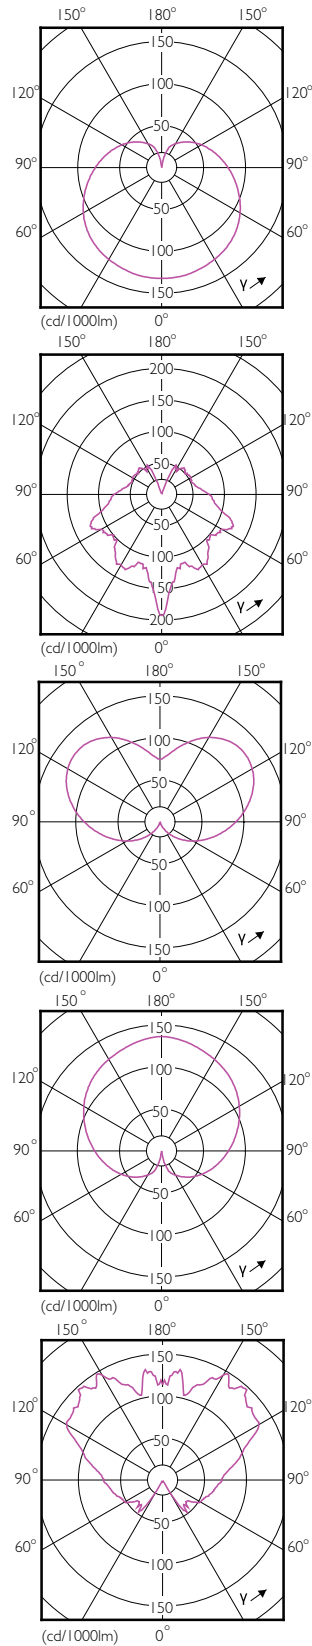

CorePro LEDcandle

Order Code	Full Product Name	T-Case Maximum (Nom)
50767400	Corepro Lustre ND 4-25W E27 827 P45 CL	75 °C
50763600	Corepro Lustre ND 5.5-40W E27 827 P45 CL	85 °C
45483100	Corepro lustre ND 5.5-40W E14 827 P45 CL	85 °C
54344300	Corepro lustre ND 5.5-40W E14 840 P45 CL	85 °C
78701300	CorePro LEDcandle ND 4-25W E14 827 B35 FR	75 °C
54348100	CorePro LEDcandle ND 3.5-25W E14 840 B35 FR	75 °C
54356600	CorePro LEDcandle ND 5.5-40W E14 840 B35 FR	85 °C
78703700	CorePro lustre ND 4-25W E14 827 P45 FR	75 °C
54352800	CorePro lustre ND 3.5-25W E14 840 P45 FR	75 °C
54360300	CorePro lustre ND 5.5-40W E14 840 P45 FR	85 °C
78705100	CorePro lustre ND 4-25W E27 827 P45 FR	75 °C
50765000	Corepro Lustre ND 5.5-40W E27 827 P45 FR	85 °C
54340500	Corepro candle ND 5.5-40W E14 840 B35 CL	85 °C