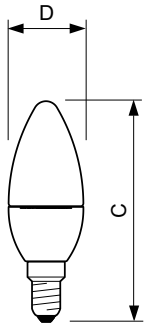

Application

- Hotels, restaurants, bars, cafés, museums, shops
- Lobbies, reception areas, exhibitions

CorePro LED candles and lustres

Versions

Dimensional drawing

Product	D	C
CorePro LEDcandle ND 4-25W E14 827 B35 FR	35 mm	106 mm