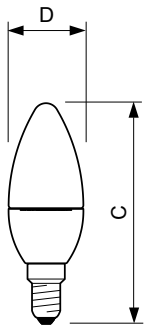

Application

- Hotel, restoran, bar, kafe, museum, toko
- Lobi, area resepsionis, pameran

Lilin dan kilau CorePro LED

Versions

Dimensional drawing

Product	D	C
CorePro LEDcandle ND 4-25W E14 827 B35 FR	35 mm	106 mm