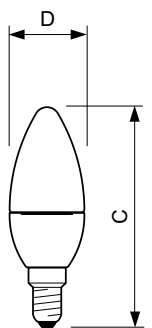

Product	D	C
CorePro LEDcandle ND 4-25W E14 827 B35 FR	35 mm	106 mm