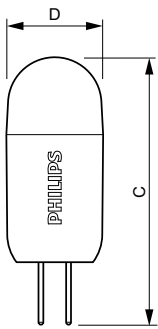

Application

- Hotels, restaurants, bars, cafés
- Lobbies, corridors, stairwells, washrooms, reception areas, under-cabinet fixtures, cabinet lighting

CorePro LEDcapsule LV

Versions

Dimensional drawing

Product	D	C
CorePro LEDcapsuleLV 1.7-20W GY6.35 830	15 mm	39 mm
CorePro LEDcapsuleLV 1.7-20W GY6.35 827	15 mm	39 mm
CorePro LEDcapsuleLV 1.7-20W G4 827	14.5 mm	38 mm
CorePro LEDcapsuleLV 1.7-20W G4 830	14.5 mm	38 mm
CorePro LEDcapsuleLV 0.9-10W G4 830	14.5 mm	38 mm