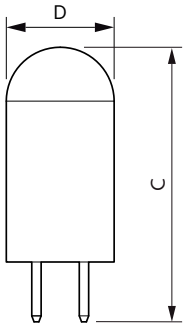

Application

- Hotels, restaurants, bars, cafés
- Lobbies, corridors, stairwells, washrooms, reception areas, under-cabinet fixtures, cabinet lighting

CorePro LEDcapsule LV

Versions

Dimensional drawing

Product	D	C
CorePro LEDcapsuleLV 1.7-20W GY6.35 830	15 mm	39 mm
CorePro LEDcapsuleLV 1.7-20W GY6.35 827	15 mm	39 mm
CorePro LEDcapsuleLV 1.7-20W G4 827	14.5 mm	38 mm
CorePro LEDcapsuleLV 1.7-20W G4 830	14.5 mm	38 mm
CorePro LEDcapsuleLV 0.9-10W G4 830	14.5 mm	38 mm