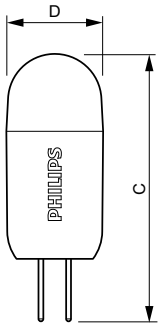

Application

- Hotels, restaurants, bars, cafés
- Lobbies, corridors, stairwells, washrooms, reception areas, under-cabinet fixtures, cabinet lighting

CorePro LEDcapsule LV

Versions

Dimensional drawing

Product	D	C
CorePro LEDcapsuleLV 2-20W G4 827 D	17 mm	48 mm

Product	D	C
CorePro LEDcapsuleLV 1.7-20W G4 827	14.5 mm	38 mm
CorePro LEDcapsuleLV 2.5-28W G4 827	15 mm	46.5 mm
CorePro LEDcapsuleLV 2.5-28W G4 830	15 mm	46.5 mm
CorePro LEDcapsuleLV 1.7-20W G4 830	14.5 mm	38 mm