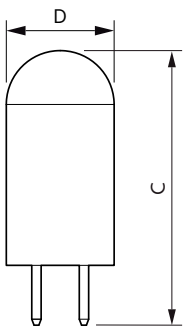

Application

- Hotels, restaurants, bars, cafés
- Lobbies, corridors, stairwells, washrooms, reception areas, under-cabinet fixtures, cabinet lighting

CorePro LEDcapsule LV

Versions

Dimensional drawing

Product	D	C
CorePro LEDcapsuleLV 2-20W G4 827 D	17 mm	48 mm

Product	D	C
CorePro LEDcapsuleLV 1.7-20W G4 827	14.5 mm	38 mm
CorePro LEDcapsuleLV 2.5-28W G4 827	15 mm	46.5 mm
CorePro LEDcapsuleLV 2.5-28W G4 830	15 mm	46.5 mm
CorePro LEDcapsuleLV 1.7-20W G4 830	14.5 mm	38 mm