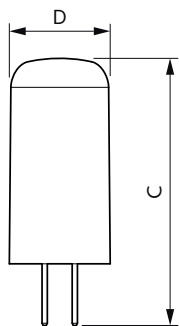

Versions

LED G4 12V 2 POS2

LED 40W GY6.35 WW 12V D SRT6

LED GY6,35 12V POS2

LED G4 12V Dim POS2

LED G4 12V 1 POS2

Schéma dimensionnel

Product	D	C
CorePro LEDcapsuleLV 1-10W G4 830	13 mm	35 mm
CorePro LEDcapsuleLV 1.8-20W G4 830	13 mm	35 mm
CorePro LEDcapsuleLV 1.8-20W GY6.35 830	13 mm	35 mm

Product	D	C
CorePro LEDcapsuleLV 4.2-40W GY6.35 827D	18 mm	50 mm

Lampes CorePro LEDcapsule G4 et GY6.35

Schéma dimensionnel

Product	D	C
CorePro LEDcapsuleLV 2.7-28W G4 830	15 mm	40 mm

Informations générales