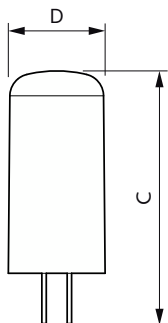

Versions

LED G4 12V 2 POS2

LED 40W GY6.35 WW 12V D SRT6

LED GY6,35 12V POS2

LED G4 12V Dim POS2

LED G4 12V 1 POS2

Schéma dimensionnel

Product	D	C
CorePro LEDcapsuleLV 1-10W G4 830	13 mm	35 mm
CorePro LEDcapsuleLV 1.8-20W G4 830	13 mm	35 mm
CorePro LEDcapsuleLV 1.8-20W GY6.35 830	13 mm	35 mm

Product	D	C
CorePro LEDcapsuleLV 4.2-40W GY6.35 827D	18 mm	50 mm

Lampes CorePro LEDcapsule G4 et GY6.35

Schéma dimensionnel

Product	D	C
CorePro LEDcapsuleLV 2.7-28W G4 830	15 mm	40 mm

Informations générales