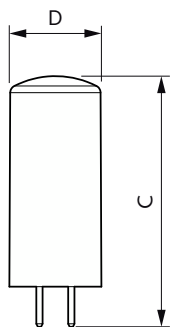

Versions

LED G4 12V 2 POS2

LED 40W GY6.35 WW 12V D SRT6

LED GY6,35 12V POS2

LED G4 12V Dim POS2

LED G4 12V 1 POS2

Schéma dimensionnel

Product	D	C
CorePro LEDcapsuleLV 1-10W G4 830	13 mm	35 mm
CorePro LEDcapsuleLV 1.8-20W G4 830	13 mm	35 mm
CorePro LEDcapsuleLV 1.8-20W GY6.35 830	13 mm	35 mm

Product	D	C
CorePro LEDcapsuleLV 4.2-40W GY6.35 827D	18 mm	50 mm

Lampes CorePro LEDcapsule G4 et GY6.35

Schéma dimensionnel

Product	D	C
CorePro LEDcapsuleLV 2.7-28W G4 830	15 mm	40 mm

Informations générales