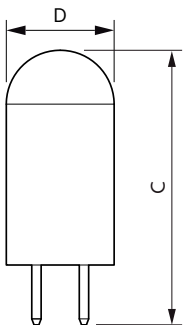

## Dimensional drawing

Product	D	C
CorePro LEDcapsuleLV 2-20W G4 827	14.3 mm	45 mm
CorePro LEDcapsuleLV 1.2-10W G4 827	14.3 mm	39.2 mm
CorePro LEDcapsuleLV 2-20W G4 827 D	17 mm	48 mm
CorePro LEDcapsuleLV 2-20W 830 G4	14.3 mm	45 mm
CorePro LEDcapsuleLV 1.2-10W 830 G4	14.3 mm	39.2 mm