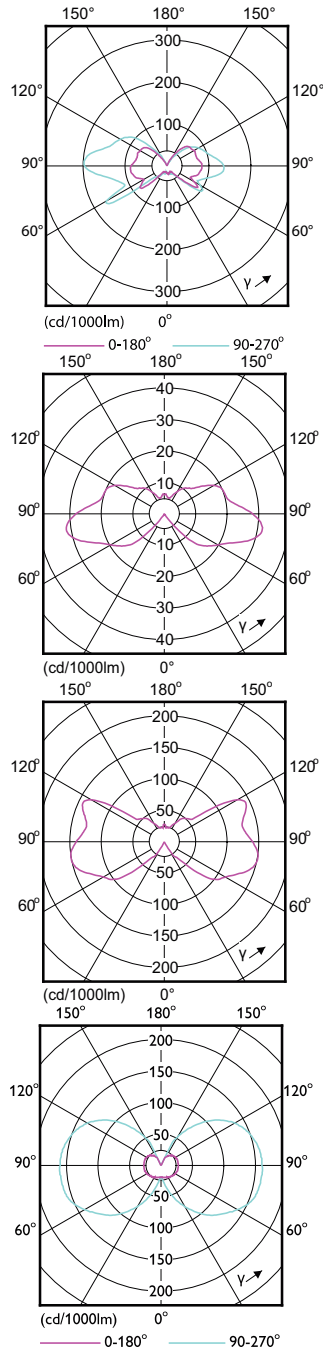

Order Code	Full Product Name	Bulb Finish
929001844102	CorePro LEDcapsuleLV 1.7-20W G4 827	-
929001844202	CorePro LEDcapsuleLV 1.7-20W G4 830	-
929001844302	CorePro LEDcapsuleLV 1.7-20W GY6.35 827	-
929001844402	CorePro LEDcapsuleLV 1.7-20W GY6.35 830	-
929001896702	CorePro LEDcapsuleLV 2.5-28W G4 827	Frosted
929001896802	CorePro LEDcapsuleLV 2.5-28W G4 830	Frosted

Temperature

Order Code	Full Product Name	T-Case Maximum (Nom)
92900118702	CorePro LEDcapsuleLV 1.2-10W 830 G4	-
929001244302	CorePro LEDcapsuleLV 1.2-10W G4 827	80 °C
929001131802	CorePro LEDcapsuleLV 2-20W 830 G4	-
929001244402	CorePro LEDcapsuleLV 2-20W G4 827	80 °C
929001235302	CorePro LEDcapsuleLV 2-20W G4 827 D	84 °C
929001843902	CorePro LEDcapsuleLV 0.9-10W G4 827	51 °C
929001844002	CorePro LEDcapsuleLV 0.9-10W G4 830	51 °C
929001844102	CorePro LEDcapsuleLV 1.7-20W G4 827	56 °C
929001844202	CorePro LEDcapsuleLV 1.7-20W G4 830	56 °C
929001844302	CorePro LEDcapsuleLV 1.7-20W GY6.35 827	56 °C
929001844402	CorePro LEDcapsuleLV 1.7-20W GY6.35 830	56 °C
929001896702	CorePro LEDcapsuleLV 2.5-28W G4 827	75 °C
929001896802	CorePro LEDcapsuleLV 2.5-28W G4 830	75 °C