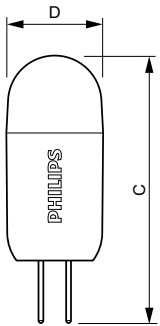

## Dimensional drawing

Product	D	C
CorePro LEDcapsuleLV 2-20W G4 827	14.3 mm	45 mm
CorePro LEDcapsuleLV 1.2-10W G4 827	14.3 mm	39.2 mm
CorePro LEDcapsuleLV 2-20W G4 827 D	17 mm	48 mm
CorePro LEDcapsuleLV 2-20W 830 G4	14.3 mm	45 mm
CorePro LEDcapsuleLV 1.2-10W 830 G4	14.3 mm	39.2 mm