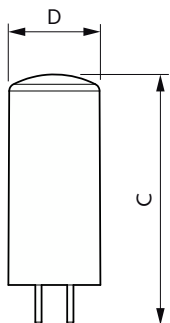

LED 40W GY6.35 WW 12V D SRT6

LED GY6,35 12V POS2

LED G4 12V Dim POS2

LED G4 12V 1 POS2

Disegno tecnico

Product	D	C
CorePro LEDcapsuleLV 1-10W G4 827	13 mm	35 mm
CorePro LEDcapsuleLV 1-10W G4 830	13 mm	35 mm
CorePro LEDcapsuleLV 1.8-20W G4 827	13 mm	35 mm
CorePro LEDcapsuleLV 1.8-20W G4 830	13 mm	35 mm
CorePro LEDcapsuleLV 1.8-20W GY6.35 827	13 mm	35 mm
CorePro LEDcapsuleLV 1.8-20W GY6.35 830	13 mm	35 mm

CorePro LEDcapsule LV

Disegno tecnico

Product	D	C
CorePro LEDcapsuleLV 4.2-40W GY6.35 827D	18 mm	50 mm

Product	D	C
CorePro LEDcapsuleLV 2.1-20W G4 827 D	15 mm	40 mm
CorePro LEDcapsuleLV 2.7-28W G4 827	15 mm	40 mm
CorePro LEDcapsuleLV 2.7-28W G4 830	15 mm	40 mm