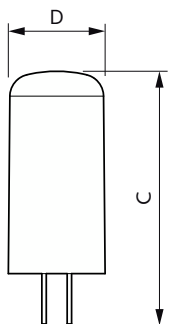

LED 40W GY6.35 WW 12V D SRT6

LED GY6,35 12V POS2

LED G4 12V Dim POS2

LED G4 12V 1 POS2

Disegno tecnico

Product	D	C
CorePro LEDcapsuleLV 1-10W G4 827	13 mm	35 mm
CorePro LEDcapsuleLV 1-10W G4 830	13 mm	35 mm
CorePro LEDcapsuleLV 1.8-20W G4 827	13 mm	35 mm
CorePro LEDcapsuleLV 1.8-20W G4 830	13 mm	35 mm
CorePro LEDcapsuleLV 1.8-20W GY6.35 827	13 mm	35 mm
CorePro LEDcapsuleLV 1.8-20W GY6.35 830	13 mm	35 mm

CorePro LEDcapsule LV

Disegno tecnico

Product	D	C
CorePro LEDcapsuleLV 4.2-40W GY6.35 827D	18 mm	50 mm

Product	D	C
CorePro LEDcapsuleLV 2.1-20W G4 827 D	15 mm	40 mm
CorePro LEDcapsuleLV 2.7-28W G4 827	15 mm	40 mm
CorePro LEDcapsuleLV 2.7-28W G4 830	15 mm	40 mm