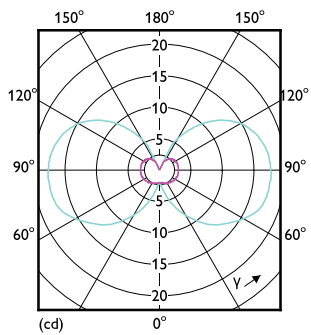

CorePro LEDcapsule LV

(cd) 0-180° 90-270°