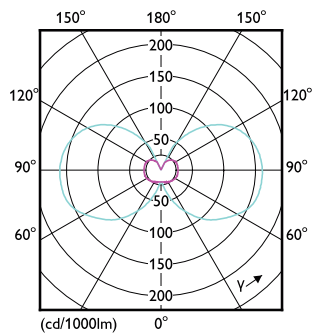

CorePro LEDcapsule LV

(cd) 0-180° 90-270°

(cd/1000lm) 0-180° 90-270°

(cd/1000lm) 0-180° 90-270°