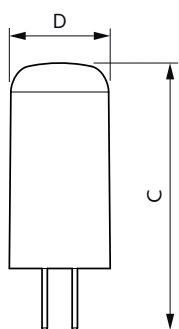

LED 40W GY6.35 WW 12V D SRT6

LED GY6,35 12V POS2

LED G4 12V Dim POS2

LED G4 12V 1 POS2

Disegno tecnico

Product	D	C
CorePro LEDcapsuleLV 1-10W G4 827	13 mm	35 mm
CorePro LEDcapsuleLV 1-10W G4 830	13 mm	35 mm
CorePro LEDcapsuleLV 1.8-20W G4 827	13 mm	35 mm
CorePro LEDcapsuleLV 1.8-20W G4 830	13 mm	35 mm
CorePro LEDcapsuleLV 1.8-20W GY6.35 827	13 mm	35 mm
CorePro LEDcapsuleLV 1.8-20W GY6.35 830	13 mm	35 mm

CorePro LEDcapsule LV

Disegno tecnico

Product	D	C
CorePro LEDcapsuleLV 4.2-40W GY6.35 827D	18 mm	50 mm

Product	D	C
CorePro LEDcapsuleLV 2.1-20W G4 827 D	15 mm	40 mm
CorePro LEDcapsuleLV 2.7-28W G4 827	15 mm	40 mm
CorePro LEDcapsuleLV 2.7-28W G4 830	15 mm	40 mm