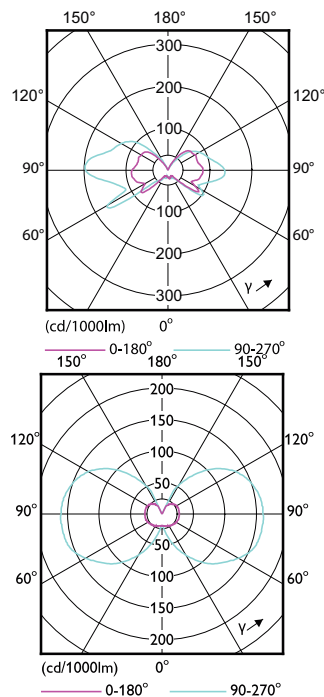

Mechanische eigenschappen en Behuizing

Order Code	Full Product Name	Lampafwerking
57865000	CorePro LEDcapsuleLV 2-20W G4 827 D	-
79312100	CorePro LEDcapsuleLV 0.9-10W G4 827	-
79306000	CorePro LEDcapsuleLV 0.9-10W G4 830	-
79310700	CorePro LEDcapsuleLV 1.7-20W G4 827	-
79308400	CorePro LEDcapsuleLV 1.7-20W G4 830	-

Order Code	Full Product Name	Lampafwerking
79767900	CorePro LEDcapsuleLV 1.7-20W GY6.35 827	-
79769300	CorePro LEDcapsuleLV 1.7-20W GY6.35 830	-
82694200	CorePro LEDcapsuleLV 2.5-28W G4 827	Mat
82696600	CorePro LEDcapsuleLV 2.5-28W G4 830	Mat

Temperatuur

Order Code	Full Product Name	T-Case Maximum (Nom)
57865000	CorePro LEDcapsuleLV 2-20W G4 827 D	84 °C
79312100	CorePro LEDcapsuleLV 0.9-10W G4 827	51 °C
79306000	CorePro LEDcapsuleLV 0.9-10W G4 830	51 °C
79310700	CorePro LEDcapsuleLV 1.7-20W G4 827	56 °C
79308400	CorePro LEDcapsuleLV 1.7-20W G4 830	56 °C
79767900	CorePro LEDcapsuleLV 1.7-20W GY6.35 827	56 °C
79769300	CorePro LEDcapsuleLV 1.7-20W GY6.35 830	56 °C
82694200	CorePro LEDcapsuleLV 2.5-28W G4 827	75 °C
82696600	CorePro LEDcapsuleLV 2.5-28W G4 830	75 °C