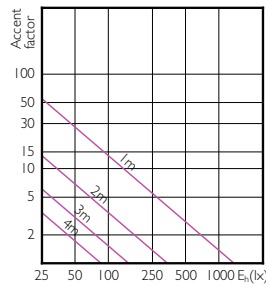

LEDspot Corepro 7-100W GU10 PAR16 840 60D ND