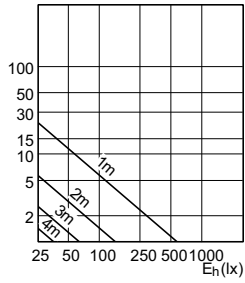

CorePro LEDspot MV

Accent Diagrams

LED Lamps, CorePro LEDspotMV 4.6-50W GU10
PAR16 827 355lm 36D

LEDspotMV 3.1-25W GU10 827 36D ND

CorePro LEDspotMV 25W GU10 830 36D

CorePro LEDspot MV

Accent Diagrams

LED Lamps, CorePro LEDspotMV 3.5-35W GU10 PAR16 827 255lm 36D