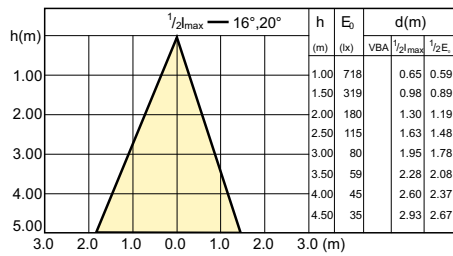

CorePro LEDspotMV 35W GU10 830 36D CLA

CorePro LEDspotMV 50W GU10 830 36D CLA

LEDspot Corepro 7-100W GU10 PAR16 840 60D ND

Beam Diagrams

LED Lamps, CorePro LEDspotMV 4.6-50W GU10 PAR16 827 355lm 36D

LEDspotMV 3.1-25W GU10 827 36D ND