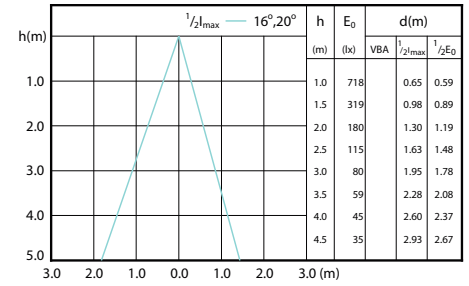

CorePro LEDspotMV 25W GU10 830 36D

CorePro LEDspot MV

Beam Diagrams

LED Lamps, CorePro LEDspotMV 3.5-35W GU10 PAR16 827 255lm 36D

CorePro LEDspotMV 35W GU10 830 36D CLA

CorePro LEDspotMV 50W GU10 830 36D CLA