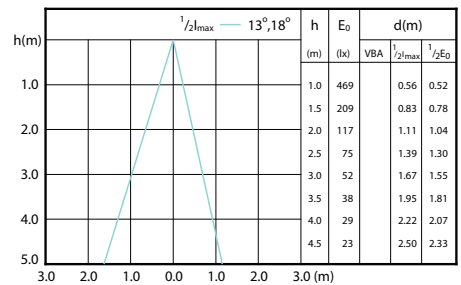

CorePro LEDspotMV 35W GU10 830 36D CLA

CorePro LEDspotMV 50W GU10 830 36D CLA

LEDspot Corepro 7-100W GU10 PAR16 840 60D ND

Beam Diagrams

LED Lamps, CorePro LEDspotMV 4.6-50W GU10 PAR16 827 355lm 36D

LEDspotMV 3.1-25W GU10 827 36D ND