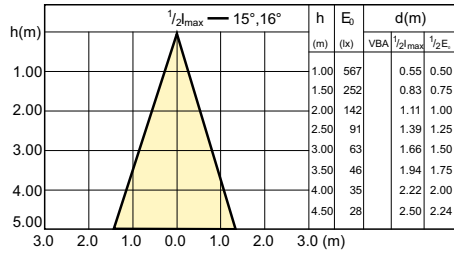

CorePro LEDspot MV

Beam Diagrams

LED Lamps, CorePro LEDspotMV 3.5-35W GU10 PAR16 827 255lm 36D