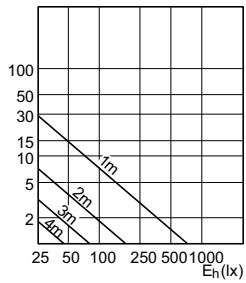

Accent Diagrams

LED Lamps, CorePro LEDspotMV 4.6-50W GU10
PAR16 827 355lm 36D

LEDspotMV 3.1-25W GU10 827 36D ND

CorePro LEDspotMV 25W GU10 830 36D