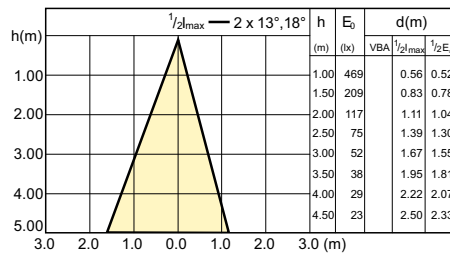

CorePro LEDspotMV 35W GU10 830 36D CLA

CorePro LEDspotMV 50W GU10 830 36D CLA

LEDspot Corepro 7-100W GU10 PAR16 840 60D ND

Beam Diagrams

LED Lamps, CorePro LEDspotMV 4.6-50W GU10 PAR16 827 355lm 36D

LEDspotMV 3.1-25W GU10 827 36D ND