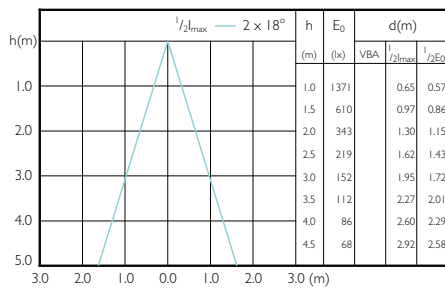

CorePro LEDspotMV 25W GU10 830 36D

CorePro LEDspot MV

Beam Diagrams

LED Lamps, CorePro LEDspotMV 3.5-35W GU10 PAR16 827 255lm 36D

CorePro LEDspotMV 35W GU10 830 36D CLA

CorePro LEDspotMV 50W GU10 830 36D CLA