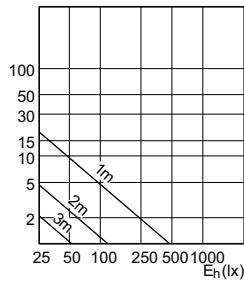

Accent Diagrams

LED Lamps, CorePro LEDspotMV 4.6-50W GU10
PAR16 827 355lm 36D

LEDspotMV 3.1-25W GU10 827 36D ND

CorePro LEDspotMV 25W GU10 830 36D