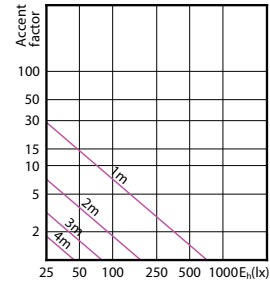

CorePro LEDspotMV 50W GU10 830 36D CLA