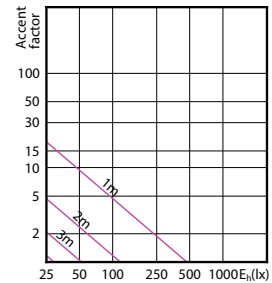

Accent Diagrams

LED Lamps, CorePro LEDspotMV 4.6-50W GU10
PAR16 827 355lm 36D

LEDspotMV 3.1-25W GU10 827 36D ND

CorePro LEDspotMV 25W GU10 830 36D