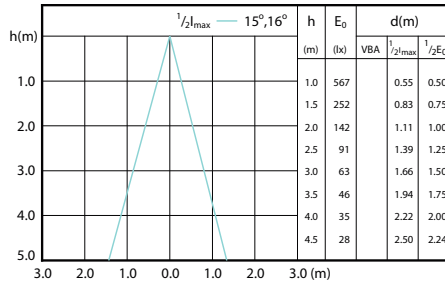

CorePro LEDspotMV 35W GU10 830 36D CLA