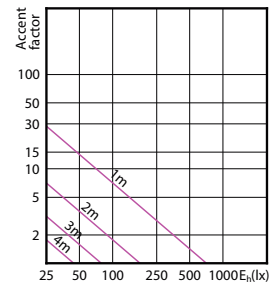

Accent Diagrams

CorePro LEDspotMV 35W GU10 830 36D CLA

CorePro LEDspotMV 50W GU10 830 36D CLA

CorePro LEDspotMV 65W GU10 830 36D