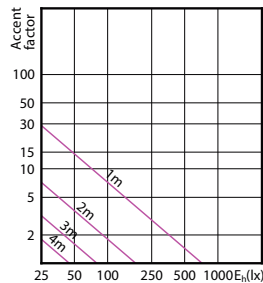

Accent Diagrams

CorePro LEDspotMV 35W GU10 830 36D CLA

CorePro LEDspotMV 50W GU10 830 36D CLA

CorePro LEDspotMV 65W GU10 830 36D