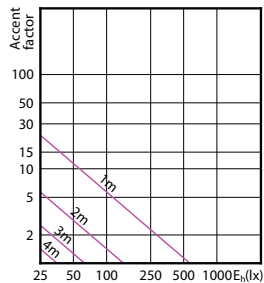

Accent Diagrams

CorePro LEDspotMV 35W GU10 830 36D CLA

CorePro LEDspotMV 50W GU10 830 36D CLA

CorePro LEDspotMV 65W GU10 830 36D