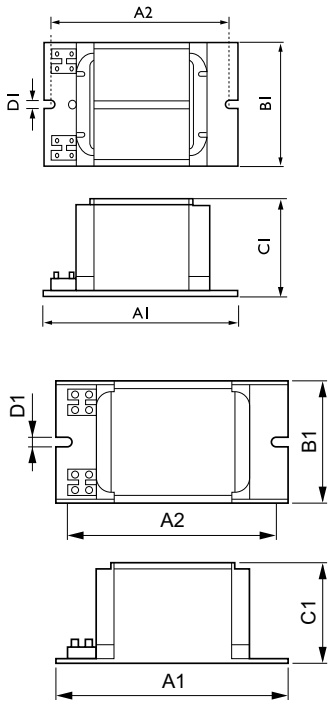

## Bản vẽ kích thước

Product	D1	C1	A1	A2	B1
BSN 70L 300I	6.2 mm	51.5 mm	117.0 mm	102 mm	57.1 mm
BSN 250L 300I TS	6.2 mm	64.5 mm	150.0 mm	135 mm	75.5 mm
BSN 400L 300I	6.2 mm	82 mm	165.0 mm	150 mm	96.5 mm
BSN 250L 302I	6.3 mm	64.5 mm	150.0 mm	129.0 mm	72.5 mm
BSN 400L 300I TS	6.2 mm	82 mm	165.0 mm	150 mm	96.5 mm
BSN 100L 300I	6.2 mm	51.5 mm	122.0 mm	107 mm	57.1 mm
BSN 150L 300I TS	6.2 mm	64.5 mm	125.0 mm	110 mm	75.5 mm