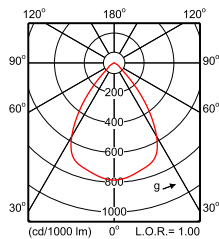

IFPS_DN570B PSE-E 1xLED20S/840 F-Polar
Normal (separate)

IFPS_DN570B PSE-E 1xLED20S/840 WR-Polar
Normal (separate)

IFPS_DN570B PSE-E 1xLED24S/840 C-Polar
Normal (separate)

IFPS_DN571B PSE-E 1xLED12S/840 C-Polar
Normal (separate)