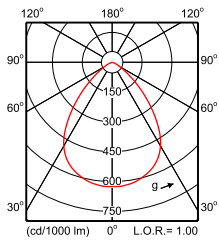

LuxSpace Compact Einbaudownlight

Polar Wide Diagrams

IFPS_DN570B PSE-E 1xLED12S/830 C-Polar
Normal (separate)

IFPS_DN570B PSE-E 1xLED20S/830 C-Polar
Normal (separate)

IFPS_DN570B PSE-E 1xLED20S/830 WR-Polar
Normal (separate)