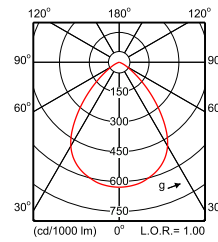

IFPS_DN570B PSE-E 1xLED20S/830 WR-Polar
Normal (separate)

IFPS_DN570B PSE-E 1xLED24S/840 C-Polar
Normal (separate)