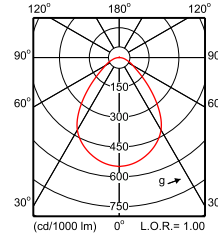

LuxSpace Compact Einbaudownlight

Polar Wide Diagrams

IFPS_DN570B PSE-E 1xLED12S/830 C-Polar
Normal (separate)

IFPS_DN570B PSE-E 1xLED20S/830 C-Polar
Normal (separate)

IFPS_DN570B PSE-E 1xLED20S/830 WR-Polar
Normal (separate)