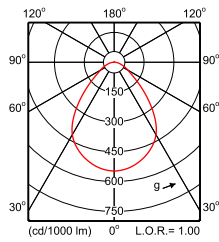

IFPS_DN570B PSE-E 1xLED20S/830 C-Polar
Normal (separate)