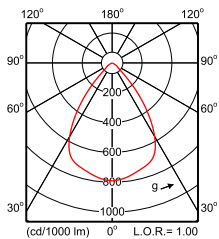

IFPS_DN570B PSE-E 1xLED20S/840 F-Polar
Normal (separate)

IFPS_DN571B PSE-E 1xLED12S/840 C-Polar
Normal (separate)