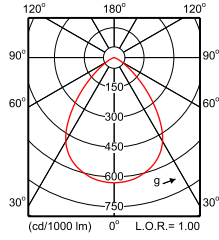

LuxSpace Compact Einbaudownlight

Polar Wide Diagrams

IFPS_DN570B PSE-E 1xLED24S/840 C-Polar
Normal (separate)

IFPS_DN571B PSE-E 1xLED12S/840 C-Polar
Normal (separate)

IFPS_DN571B PSE-E 1xLED24S/840 C-Polar
Normal (separate)