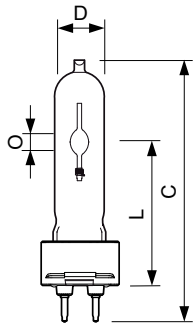

应用

- Fresh food displays

MASTERColour CDM-T Fresh

Versions

二维绘图

Product	D	O	L	L	L	C
MASTERColour CDM-T Fresh 70W/740 G12 1CT	20 mm	7.15 mm	55 mm	57 mm	56 mm	103 mm

CDM-T Elite 70W/740 G12

Light Distribution Diagrams