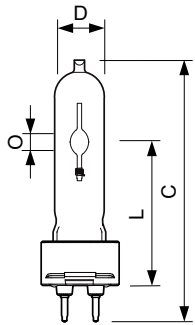

Application

- Fresh food displays

MASTERColour CDM-T Fresh

Versions

Dimensional drawing

CDM-T Elite 70W/740 G12

Product	D	O	L	L	L	C
MASTERColour CDM-T Fresh 70W/740 G12 1CT	20 mm	7.15 mm	55 mm	57 mm	56 mm	103 mm