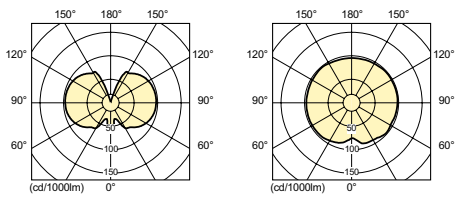

Light Distribution Diagrams