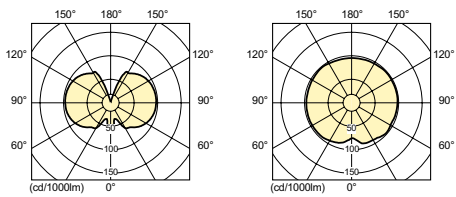

Light Distribution Diagrams