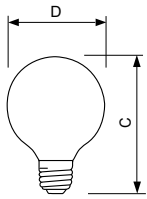

40 W E26 G-25 CL

E26 G25 WH

25 W, 40 W E26 BA11 CL

Dimensional drawing

Product	D (max)	C (max)
Halogen 40G25/EV/CL 120V 12/1 TP	80 mm	115 mm
Halogen 40G25/EV/W 120V 12/1 TP	80 mm	115 mm

Product	D (max)	C (max)
Halogen BC40BA11/E26/EV/CL 120V 6/2 TP	36 mm	95.5 mm

Product	D (max)	C (max)
Halogen BC25G16-1/2C/EV/W 120V 6/2 TP	51 mm	76 mm

Halogen Deco

Approval and Application

Energy Efficiency Label (EEL)	D
-------------------------------	---

Controls and Dimming

Dimmable	Yes
----------	-----