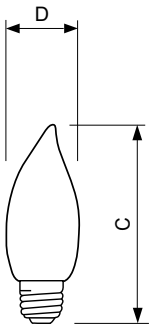

40 W E26 G-25 CL

E26 G25 WH

25 W, 40 W E26 BA11 CL

Dimensional drawing

Product	D (max)	C (max)
Halogen 40G25/EV/CL 120V 12/1 TP	80 mm	115 mm
Halogen 40G25/EV/W 120V 12/1 TP	80 mm	115 mm

Product	D (max)	C (max)
Halogen BC40BA11/E26/EV/CL 120V 6/2 TP	36 mm	95.5 mm

Product	D (max)	C (max)
Halogen BC25G16-1/2C/EV/W 120V 6/2 TP	51 mm	76 mm

Halogen Deco

Approval and Application

Energy Efficiency Label (EEL)	D
-------------------------------	---

Controls and Dimming

Dimmable	Yes
----------	-----